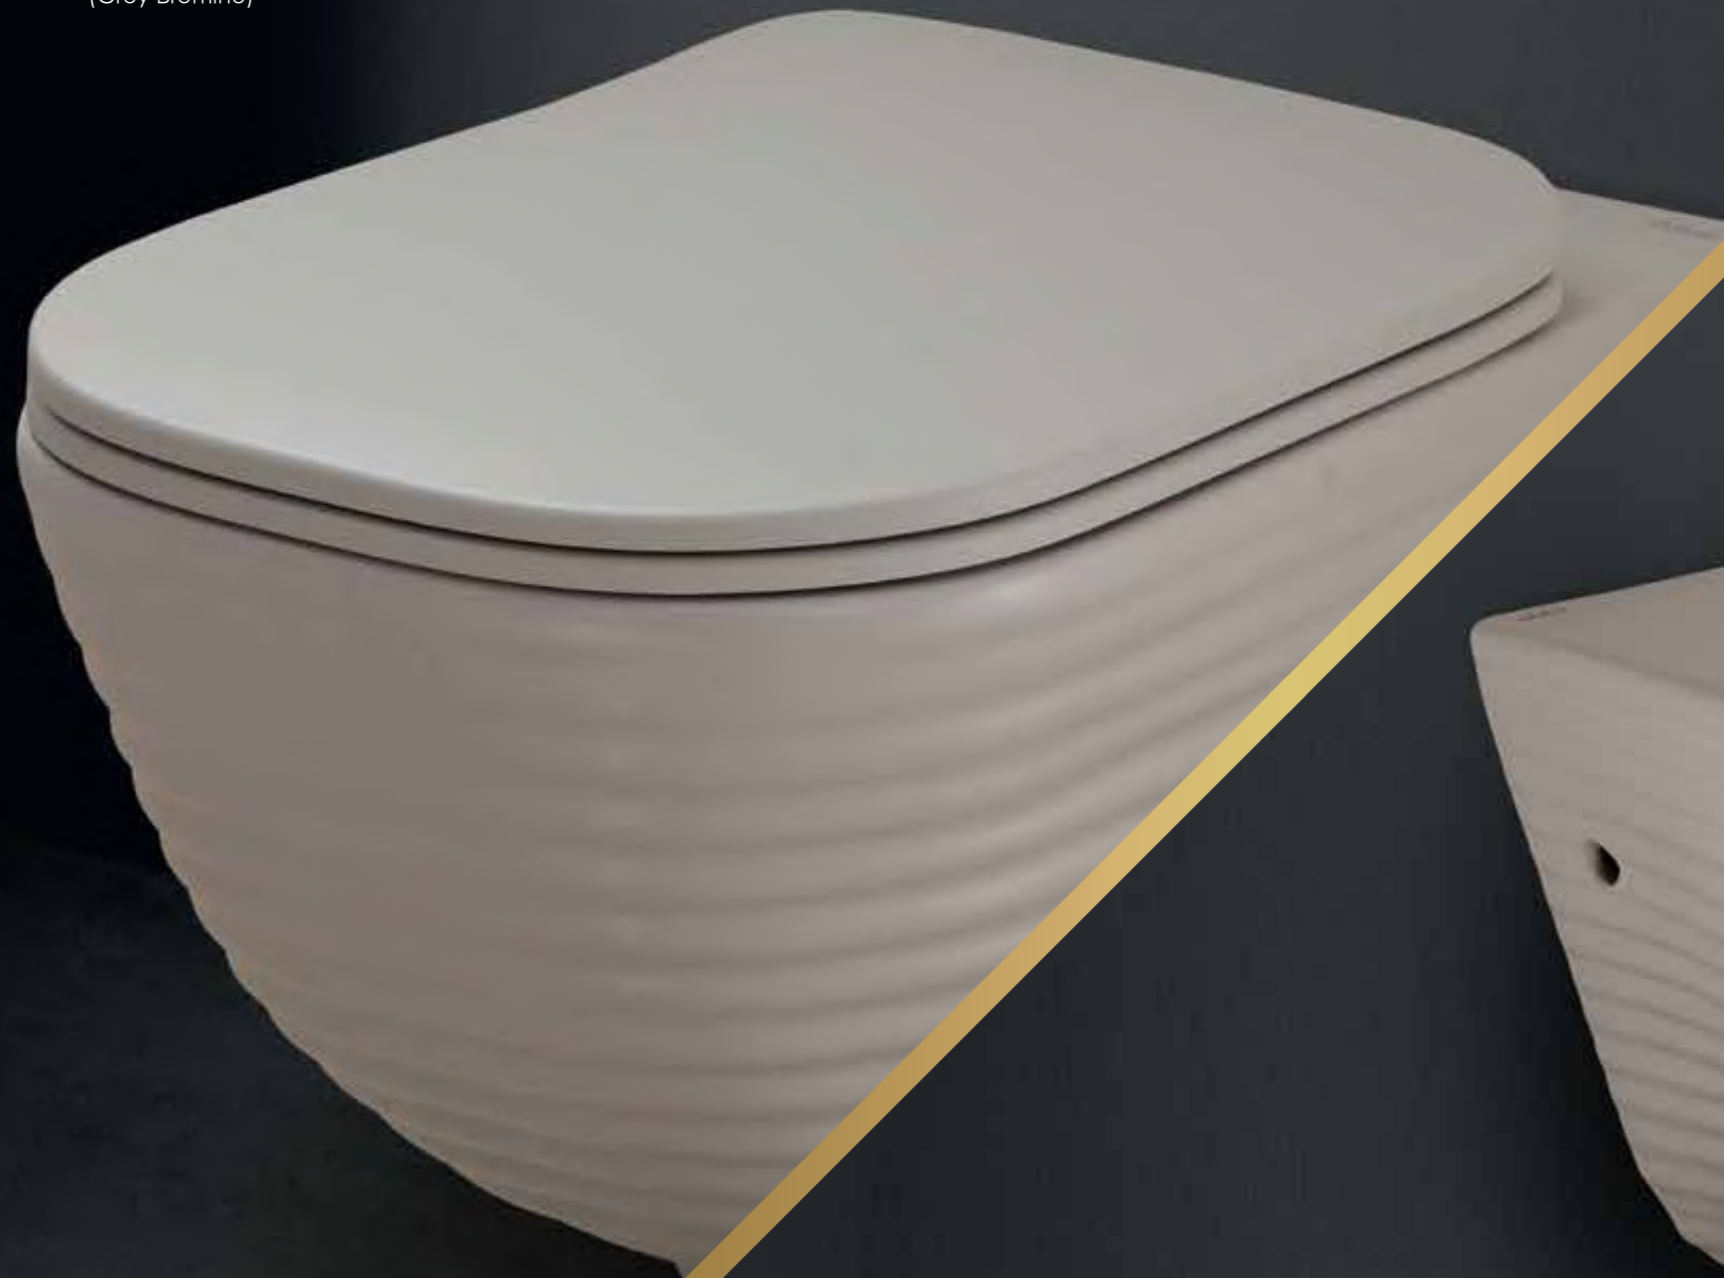

Le Forme | Q677140625
Over-The-Counter Basin
700 mm (Grey Bromine)

Le Forme | Q677240325
Wall Mounted Water Closet
(Grey Bromine)