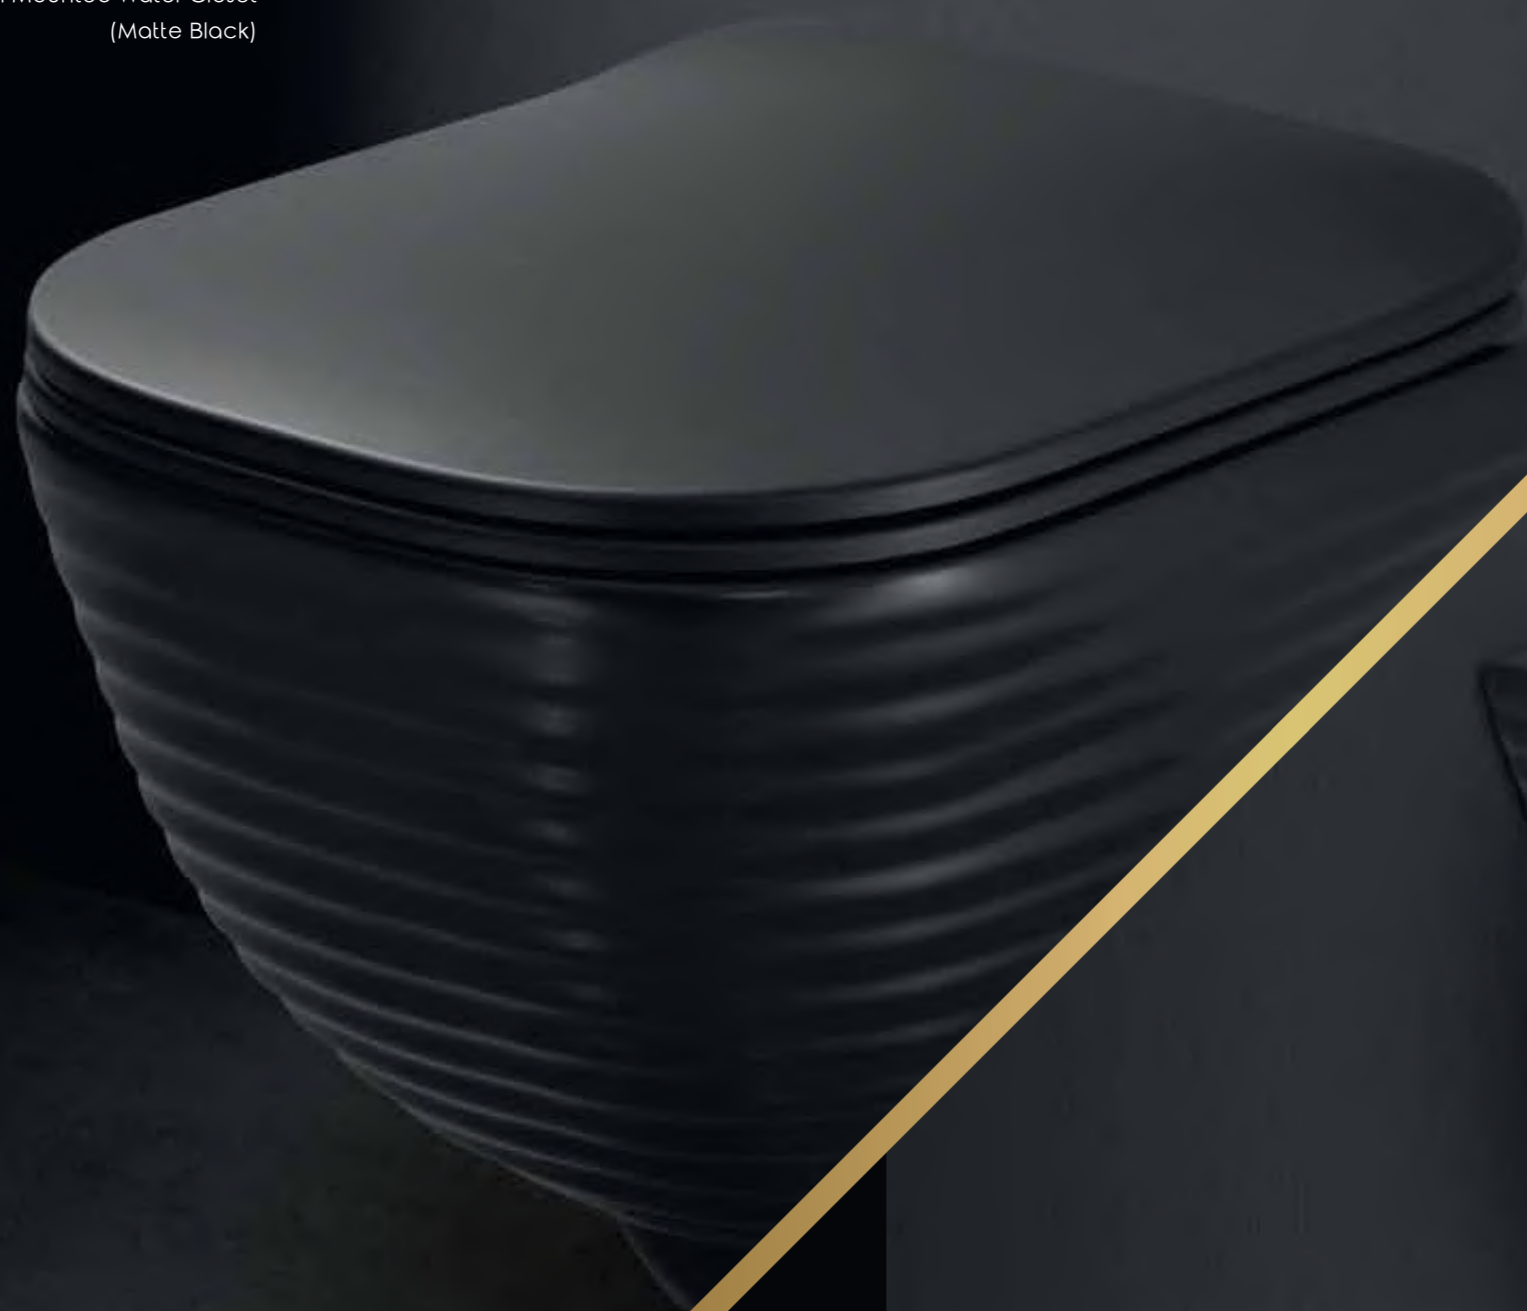

Le Forme | Q677140424
Over-The-Counter Basin
700 mm (Matte Black)