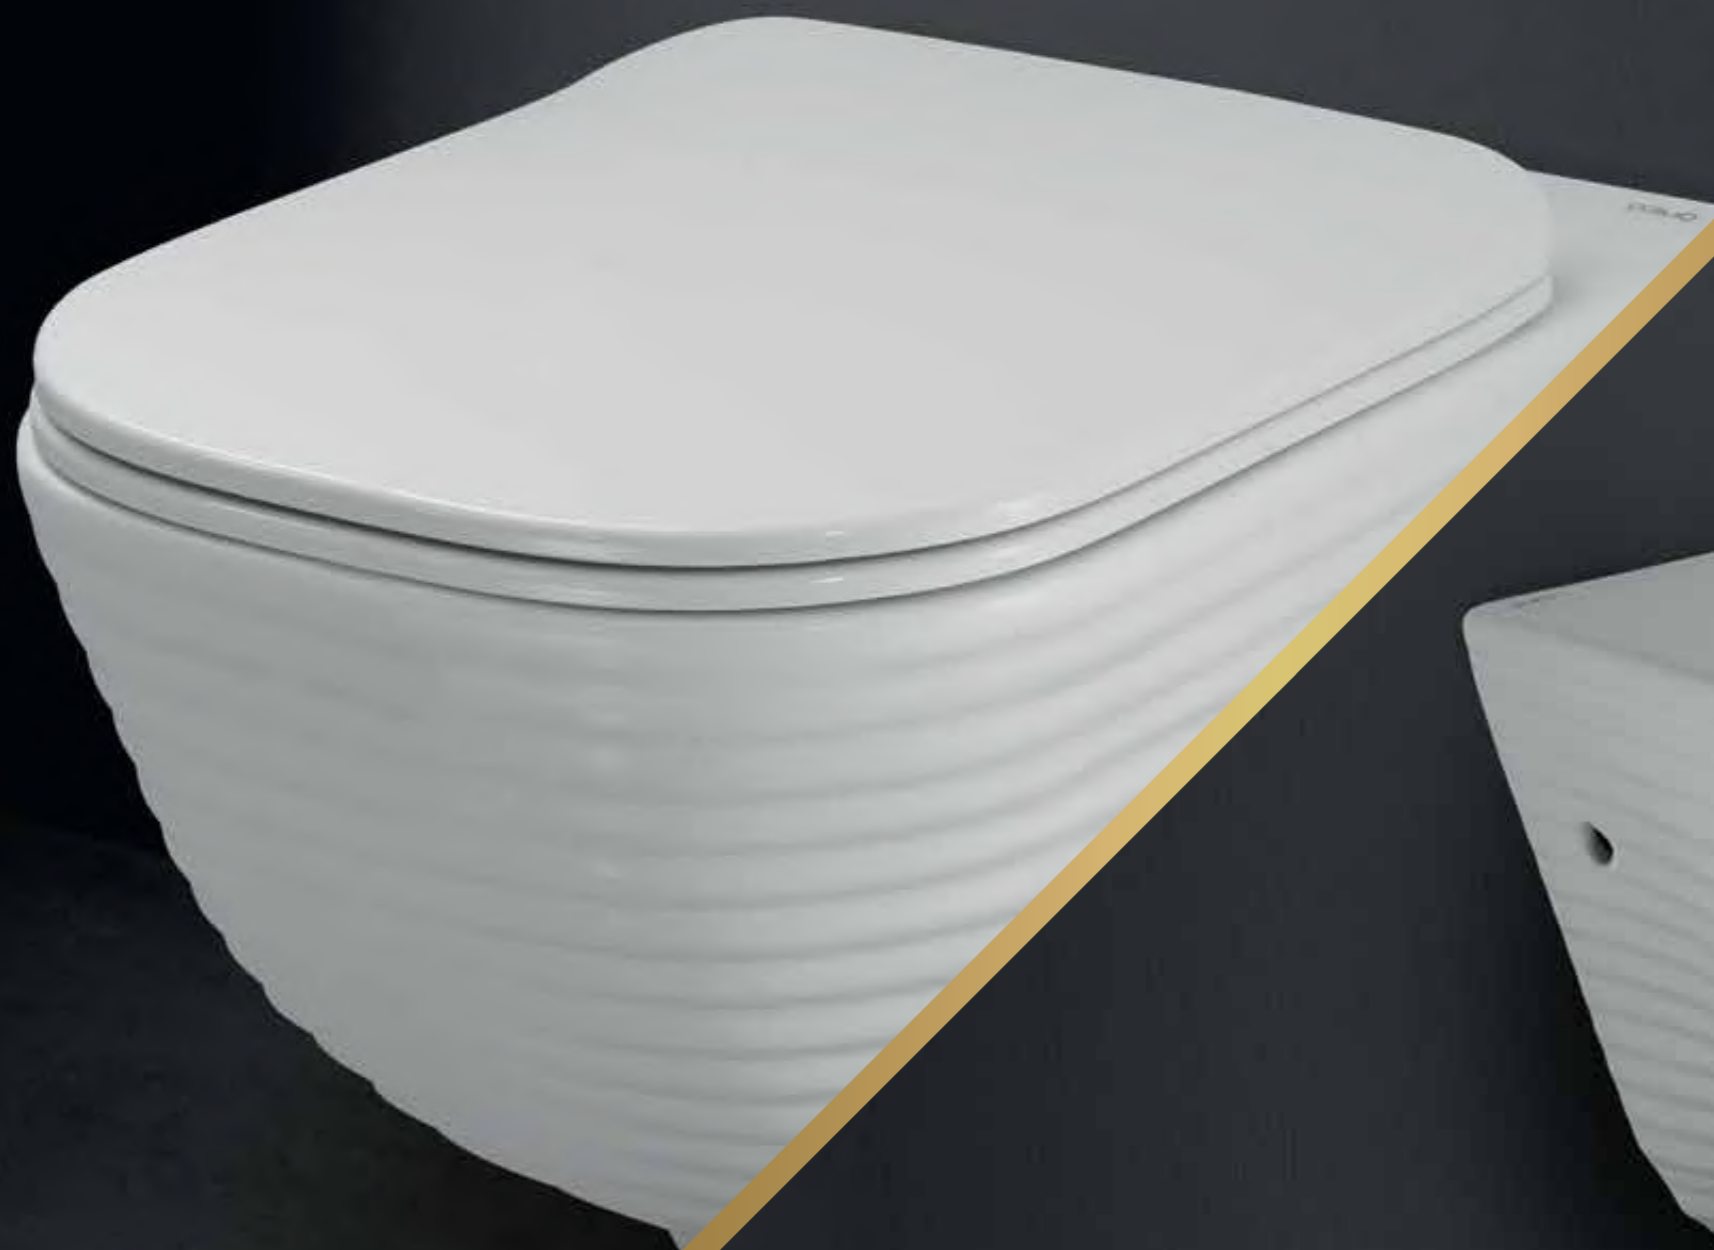

Le Forme | Q677140223
Over-The-Counter Basin
700 mm (Matte White)