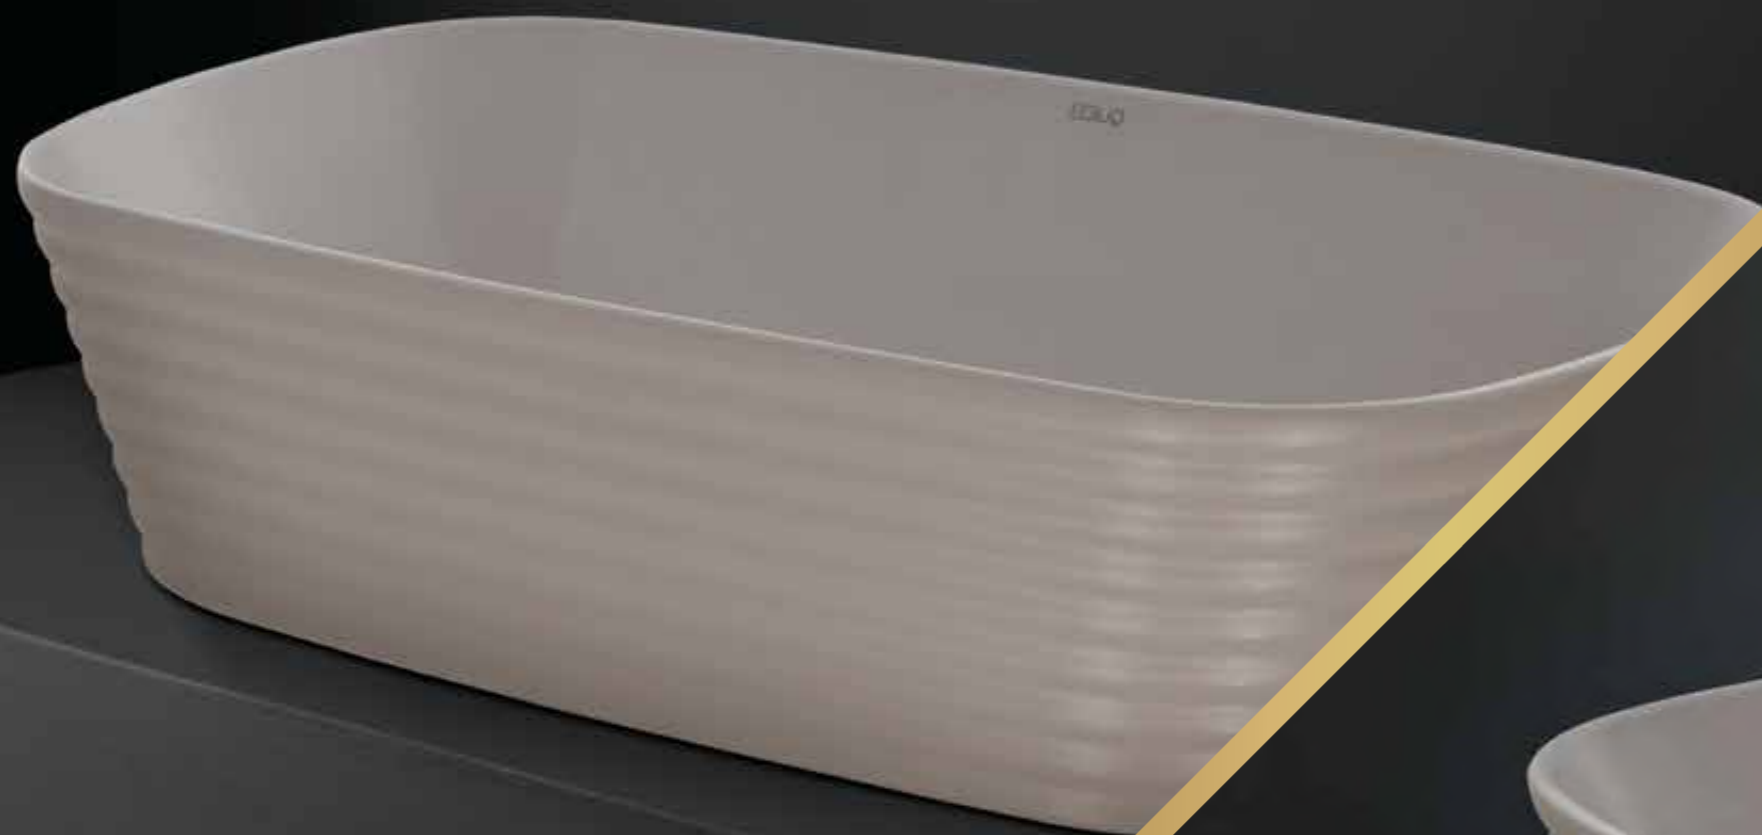

Le Forme | Q677240123
Wall Mounted Water Closet
(Matte White)