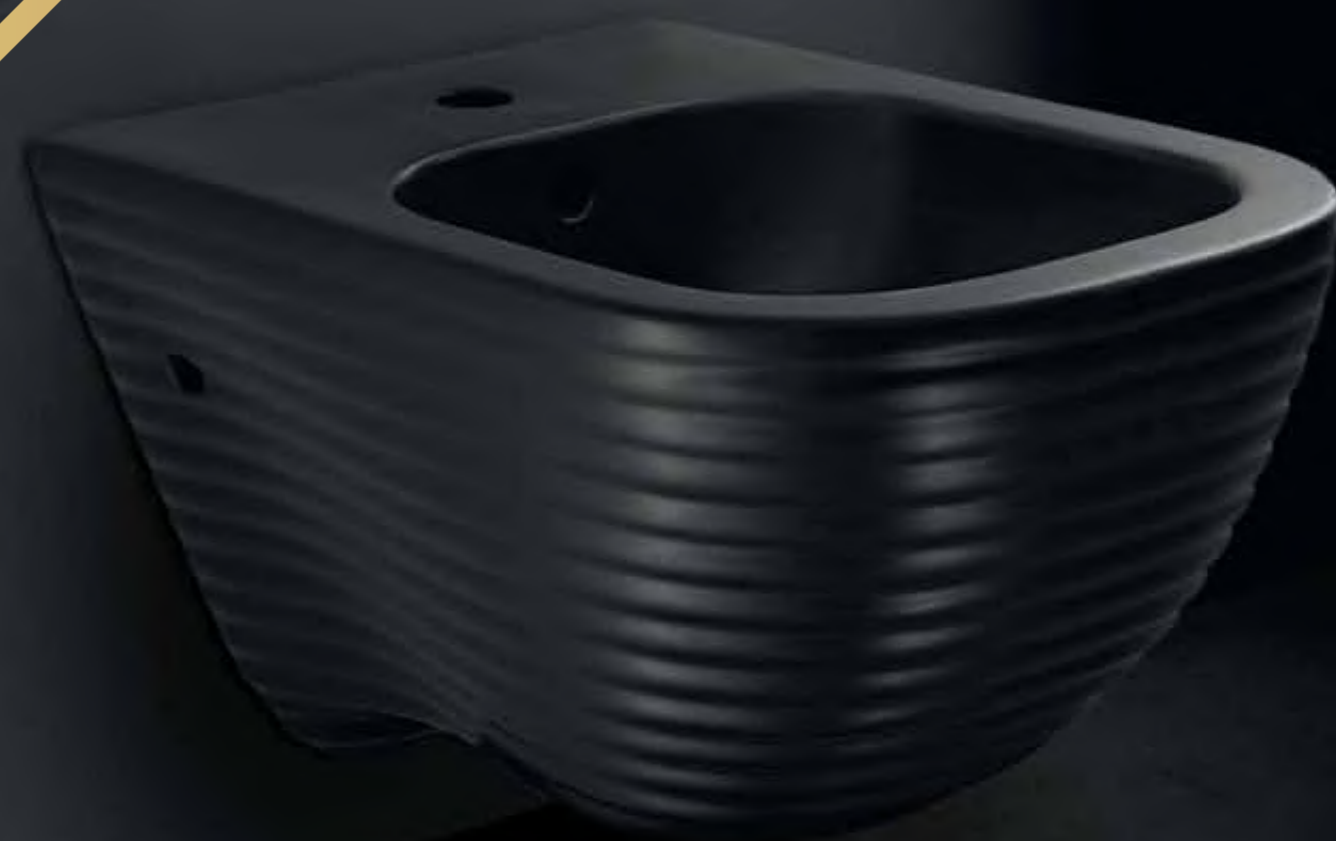

Le Forme | Q677140324
Over-The-Counter Basin
500 mm (Matte Black)

Le Forme | Q677420224
Wall Mounted Bidet
(Matte Black)