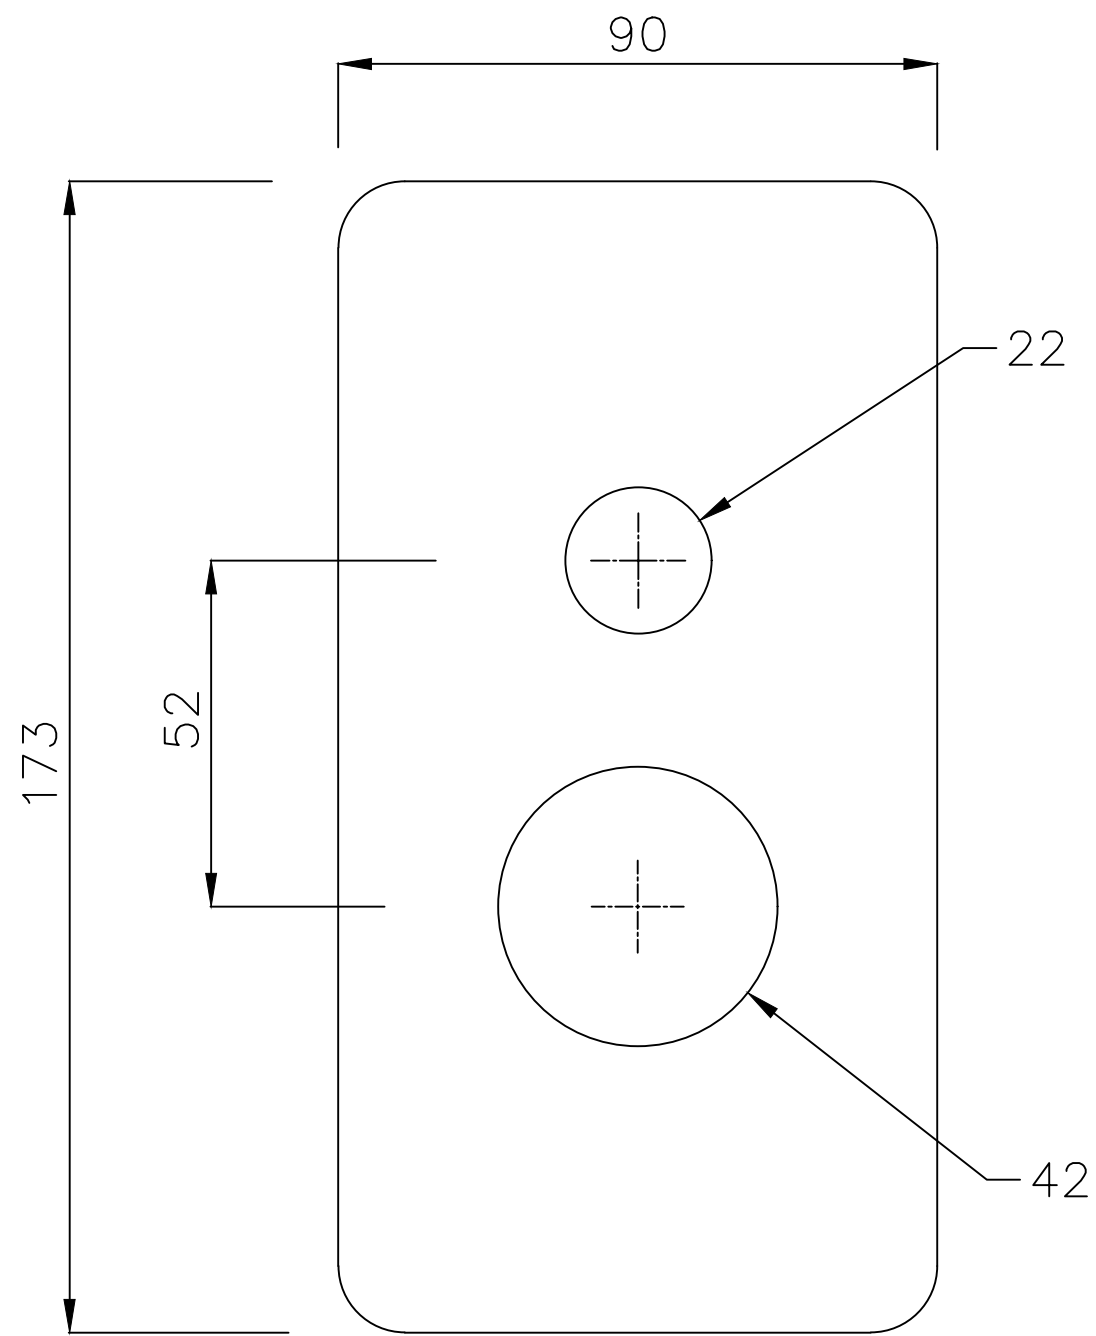

PART DESCRIPTION : Conc. Bath and Shower Mix. "FEDRA"

CAT. CODE : QF310019

RSC/LD07020