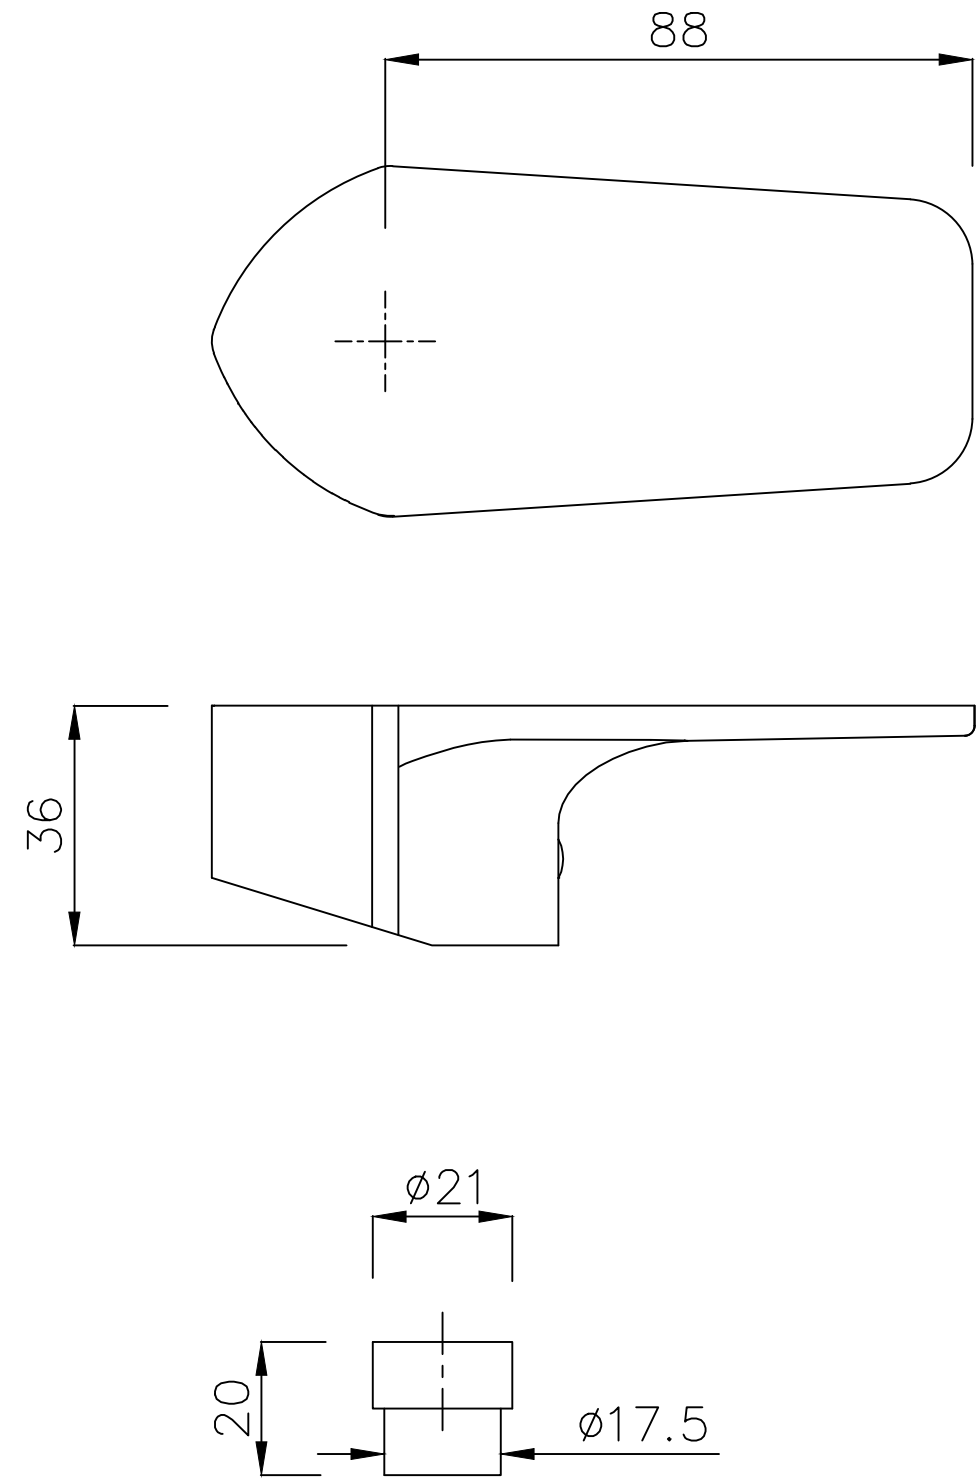

PART DESCRIPTION : Conc. Bath and Shower Mix. "FEDRA"

CAT. CODE : QF310019

RSC/LD07020