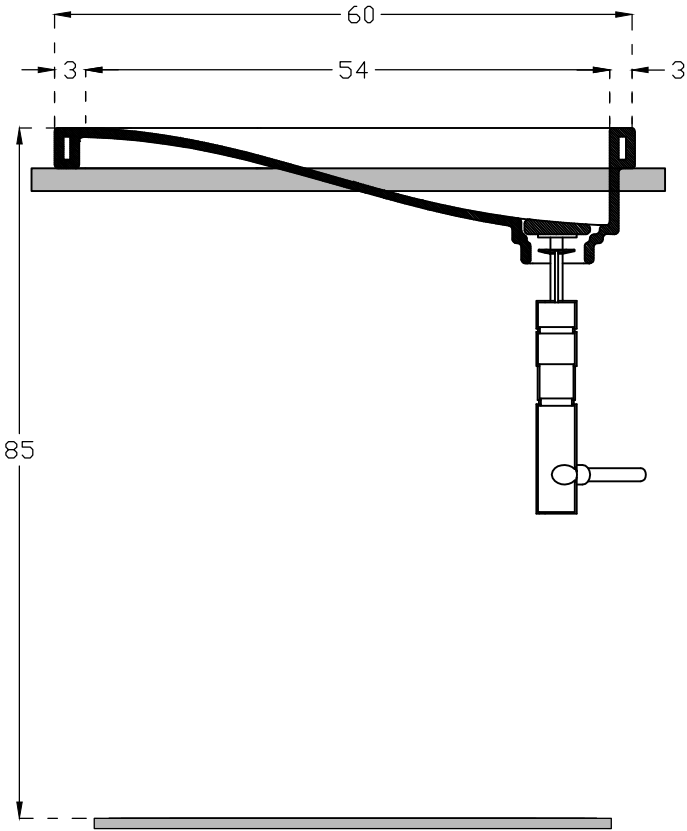

Unit : cm

<b>F-FIORDO</b>	
<b>Catalogue No.</b>	: Q617160110
<b>Item Description</b>	: INSERT-COUNTER BASIN
<b>Size</b>	: L X W X H
	60 X 45 X 15 cm
<b>Unit</b>	: cm

Products subject to technical modifications & design deviations  
Specification subject to change without prior notice