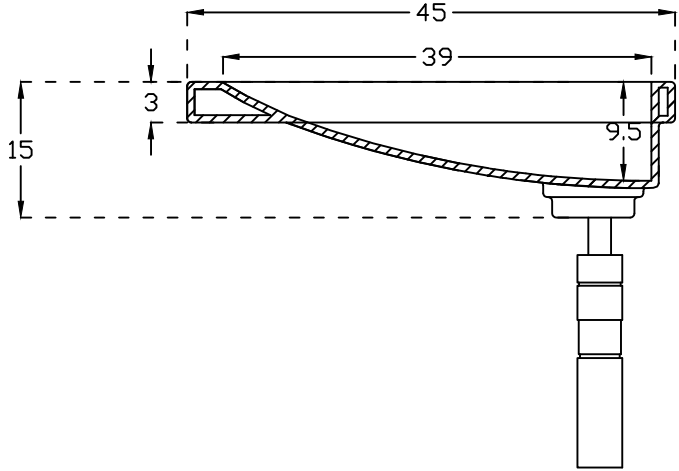

Unit : cm

<b>F-FIORDO</b>	
<b>Catalogue No.</b>	: Q617160110
<b>Item Description</b>	: INSERT-COUNTER BASIN
<b>Size</b>	: L X W X H
	60 X 45 X 15 cm
<b>Unit</b>	: cm

Products subject to technical modifications & design deviations  
Specification subject to change without prior notice