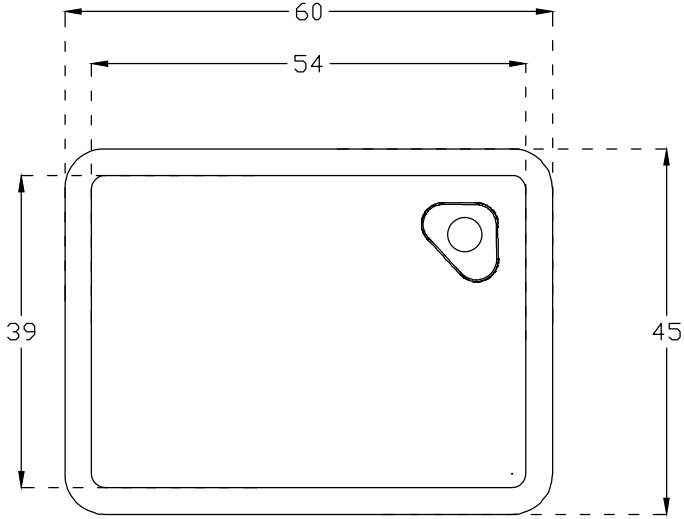

Unit : cm

<b>F-FIORDO</b>	
<b>Catalogue No.</b>	: Q617160110
<b>Item Description</b>	: INSERT-COUNTER BASIN
<b>Size</b>	: L X W X H
	60 X 45 X 15 cm
<b>Unit</b>	: cm

Products subject to technical modifications & design deviations  
Specification subject to change without prior notice