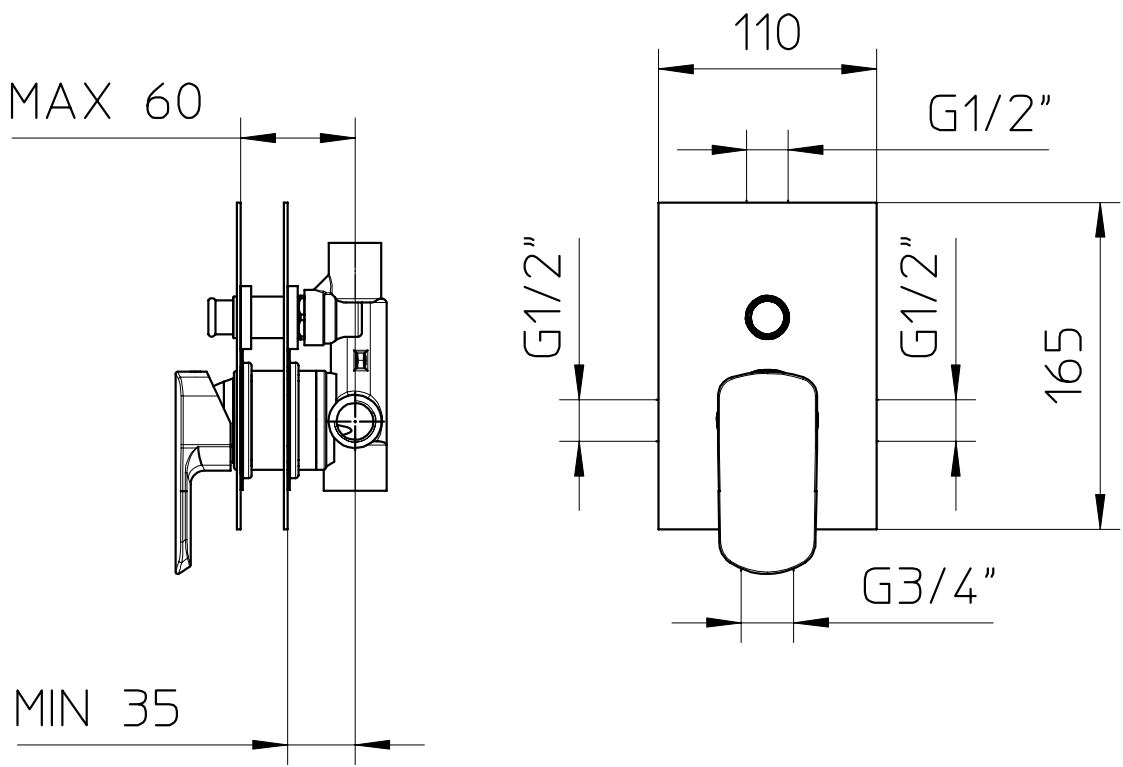

Unit : mm

<b>F-MISURA (GOLD)</b>	
<b>Catalogue No.</b>	: Q663123821
<b>Item Description</b>	: <b>Single Lever Bath &amp; Shower Mixer For Concealed Installation</b>
<b>Product Raw Material</b>	: <b>Brass</b>
<b>ALL DIMENSIONS ARE IN MM</b>	
<b>Scale</b>	NTS
<b>Sheet Size</b>	A4