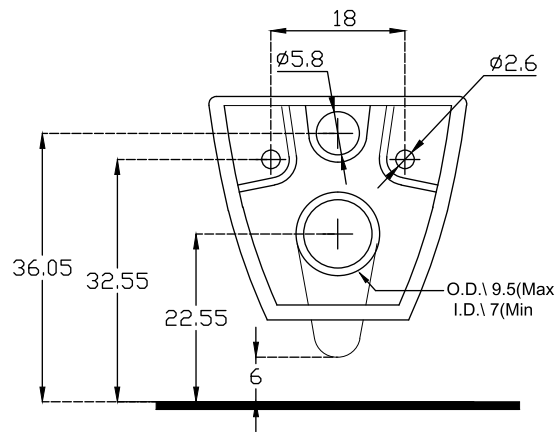

Unit : cm

MARSALA

Catalogue No. : Q257240110

Item Description : Wall Mounted Water Closet

Size : L X W X H

55.5 X 48 X 44 cm

Unit : cm

Products subject to technical modifications & design deviations
Specification subject to change without prior notice