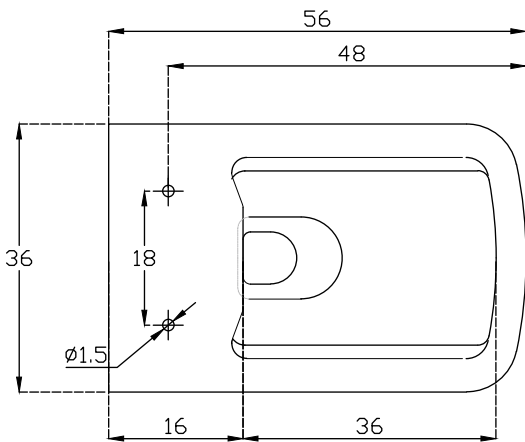

Unit : cm

MARSALA

Catalogue No. : Q257240110

Item Description : Wall Mounted Water Closet

Size : L X W X H

55.5 X 48 X 44 cm

Unit : cm

Products subject to technical modifications & design deviations
Specification subject to change without prior notice