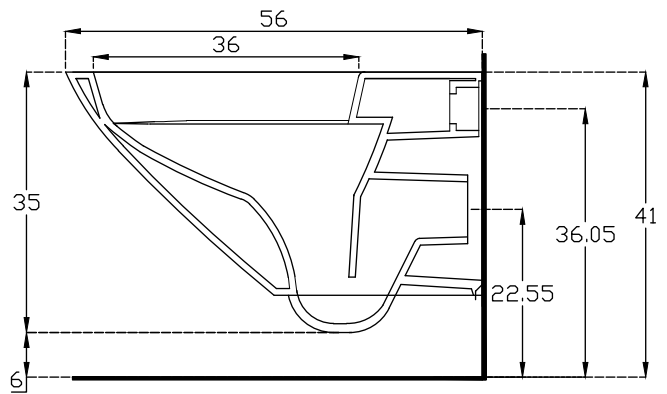

Unit : cm

MARSALA

Catalogue No. : Q257240110

Item Description : Wall Mounted Water Closet

Size : L X W X H

55.5 X 48 X 44 cm

Unit : cm

Products subject to technical modifications & design deviations
Specification subject to change without prior notice