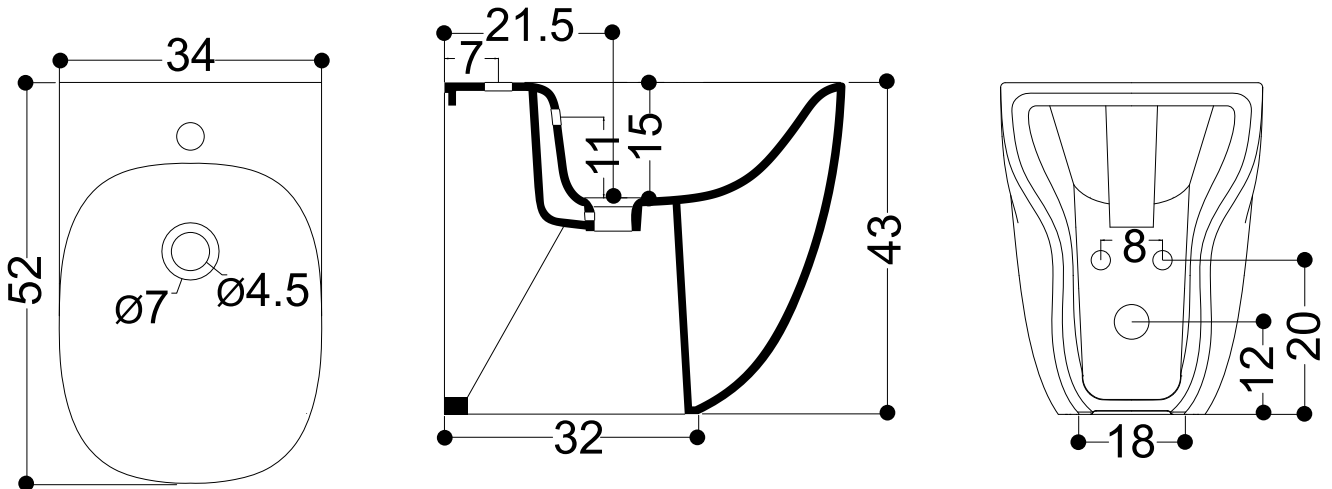

Unit : cm

Products subject to technical modifications & design deviations
Specification subject to change without prior notice

F-MISURA	
Catalogue No.	: Q667420110
Item Description	: Wall Mounted Bidet
Size	: L X W X H
	52 X 34 X 43 cm
Unit	: cm