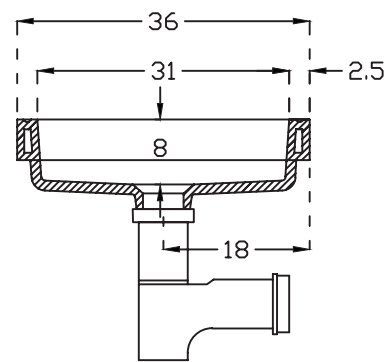

Unit : cm

PLAN VIEW

FRONT VIEW

SECTIONAL VIEW

F-ORIO IN

Catalogue No. : Q807150110

Item Description : WB under counter
F-Orio In

Size : L X W X H
66 X 36 X 11 cm

Unit : cm