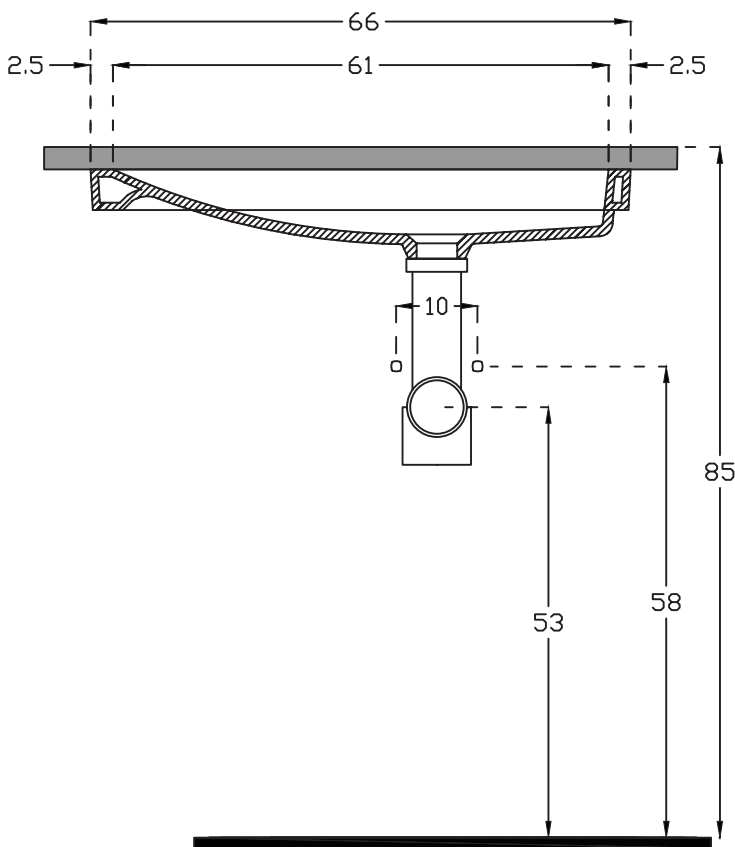

Unit : cm

PLAN VIEW

FRONT VIEW

SECTIONAL VIEW

F-ORIO IN

Catalogue No. : Q807150110

Item Description : WB under counter
F-Orio In

Size : L X W X H
66 X 36 X 11 cm

Unit : cm