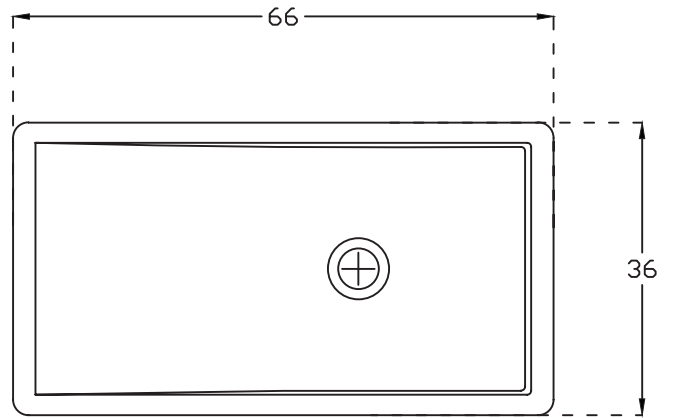

Unit : cm

PLAN VIEW

FRONT VIEW

SECTIONAL VIEW

F-ORIO IN

Catalogue No. : Q807150110

Item Description : WB under counter
F-Orio In

Size : L X W X H
66 X 36 X 11 cm

Unit : cm