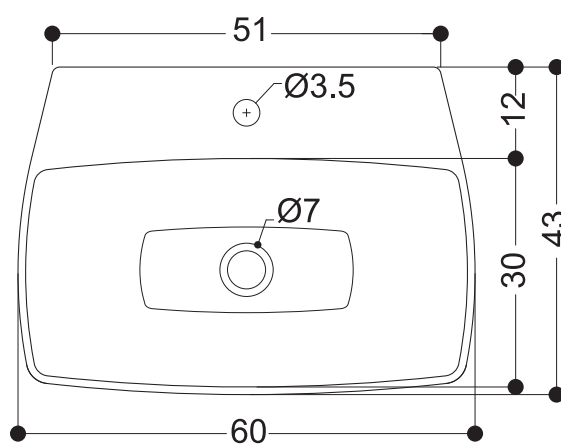

QUEO

Unit : cm

Products subject to technical modifications & design deviations
Specification subject to change without prior notice

F ORBIS

Catalogue No. : Q807140610

**Item Description : Over The Counter Basin
With Tap Platform**

**Size : L X W
60 X 43 cm**

Unit : cm