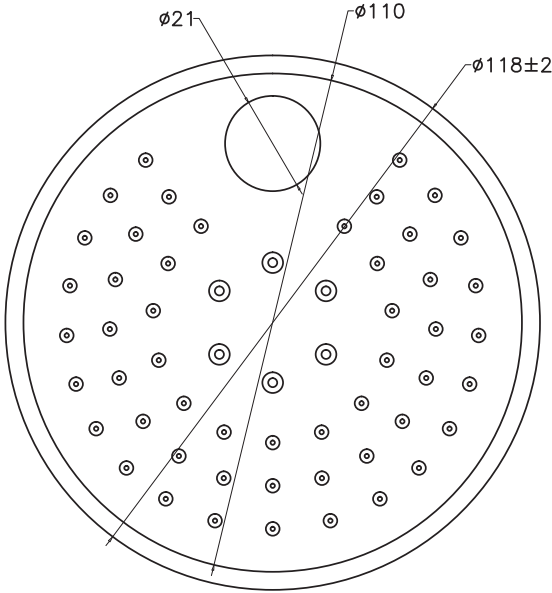

Unit : cm

MAIN BODY ASSLY.

AQUAPLAY	
Catalogue No.	: Q503142420
Item Description	: Overhead shower (round)
Product Raw Material	: Brass
ALL DIMENSIONS ARE IN MM	
Scale	NTS
Sheet Size	A4

This Drawing remain the property of QUEO. It must not, even in part, be reproduced or may available to unauthorised person without express concerned of QUEO.