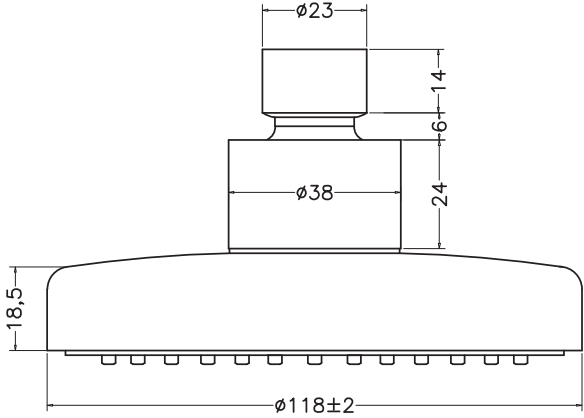

Unit : cm

MAIN BODY ASSLY.

AQUAPLAY	
Catalogue No.	: Q503142420
Item Description	: Overhead shower (round)
Product Raw Material	: Brass
ALL DIMENSIONS ARE IN MM	
Scale	NTS
Sheet Size	A4

This Drawing remain the property of QUEO. It must not, even in part, be reproduced or may available to unauthorised person without express concerned of QUEO.