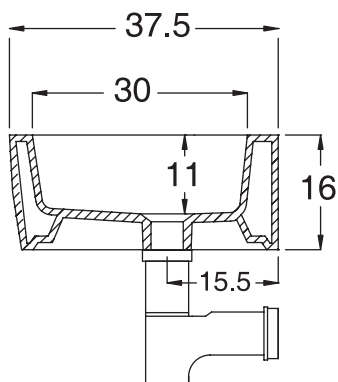

Unit : cm

F-CONCEPT	
Catalogue No.	: Q607110210
Item Description	: Wash basin
Size	: L X W X H 60 X 37.5 X 16 cm
Unit	: cm

Products subject to technical modifications & design deviations
Specification subject to change without prior notice