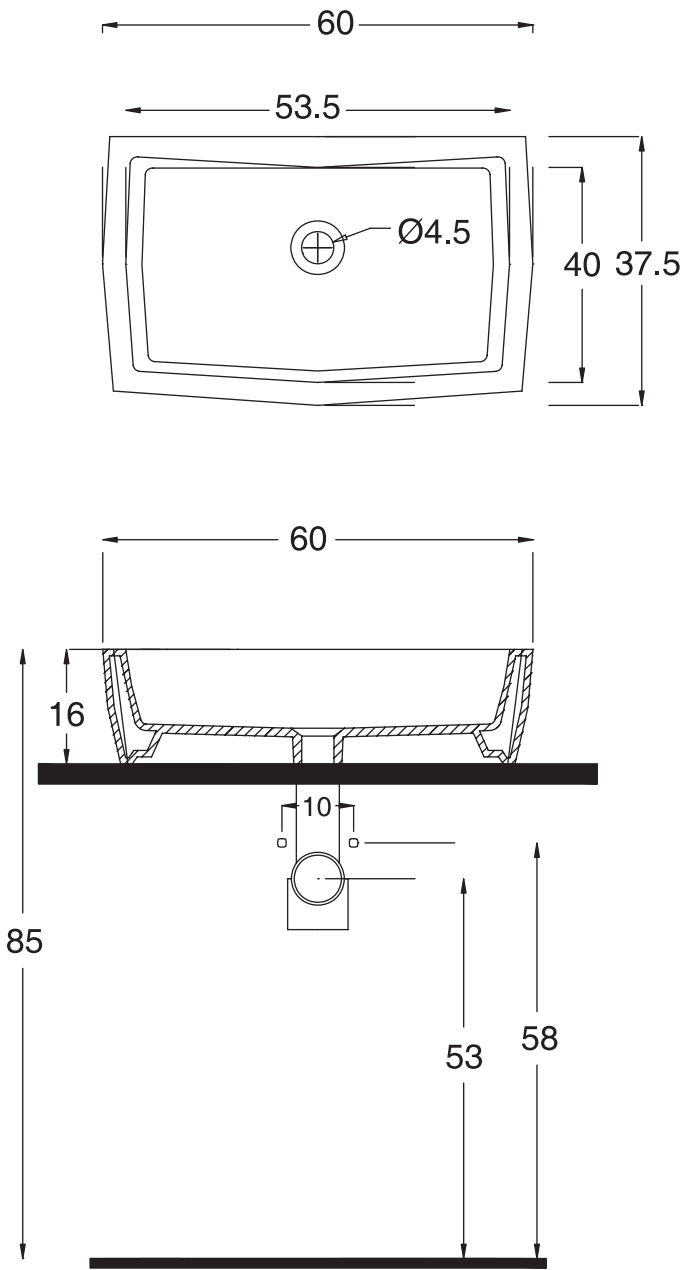

Unit : cm

F-CONCEPT	
Catalogue No.	: Q607110210
Item Description	: Wash basin
Size	: L X W X H 60 X 37.5 X 16 cm
Unit	: cm

Products subject to technical modifications & design deviations
Specification subject to change without prior notice