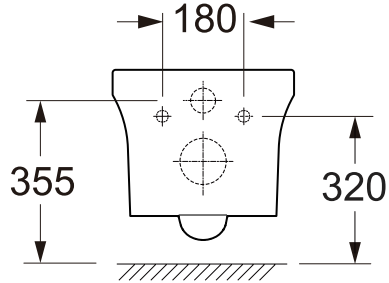

Unit : mm

AL BANO R - EWC WALL MOUNTED
Catalogue No. : Q157240210
Item Description : AL Bano R
EWC Wall Mounted

ALL DIMENSIONS ARE IN MM

Scale : NTS
Sheet Size : A4

This Drawing remain the property of QUEO. It must not, even in part, be reproduced or may available to unauthorised person without express concerned of QUEO.