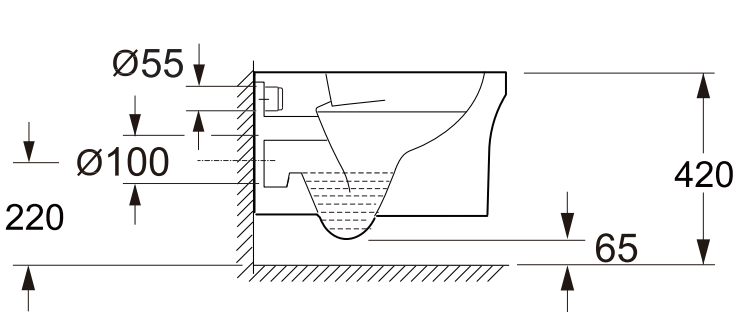

Unit : mm

AL BANO R - EWC WALL MOUNTED
Catalogue No. : Q157240210
Item Description : AL Bano R
EWC Wall Mounted

ALL DIMENSIONS ARE IN MM

Scale : NTS
Sheet Size : A4

This Drawing remain the property of QUEO. It must not, even in part, be reproduced or may available to unauthorised person without express concerned of QUEO.