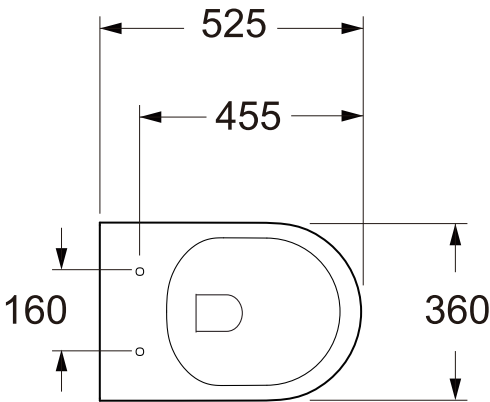

Unit : mm

AL BANO R - EWC WALL MOUNTED
Catalogue No. : Q157240210
Item Description : AL Bano R
EWC Wall Mounted

ALL DIMENSIONS ARE IN MM

Scale : NTS
Sheet Size : A4

This Drawing remain the property of QUEO. It must not, even in part, be reproduced or may available to unauthorised person without express concerned of QUEO.