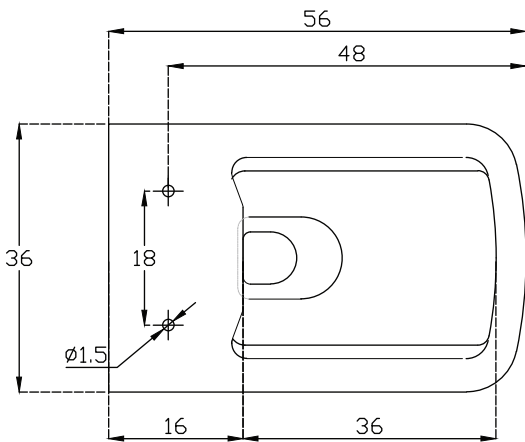

Unit : cm

MARSALA

Catalogue No. : Q257240110

Item Description : Wall Mounted Water Closet

Size : L X W X H
56 X 36 X 35 cm

Unit : cm

Products subject to technical modifications & design deviations
Specification subject to change without prior notice