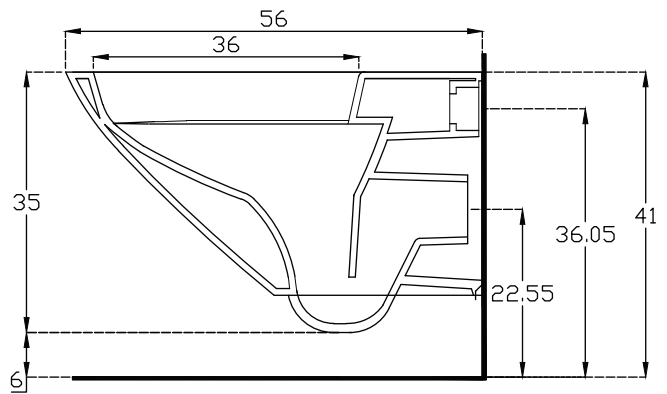

Unit : cm

MARSALA

Catalogue No. : Q257240110

Item Description : Wall Mounted Water Closet

Size : L X W X H
56 X 36 X 35 cm

Unit : cm

Products subject to technical modifications & design deviations
Specification subject to change without prior notice