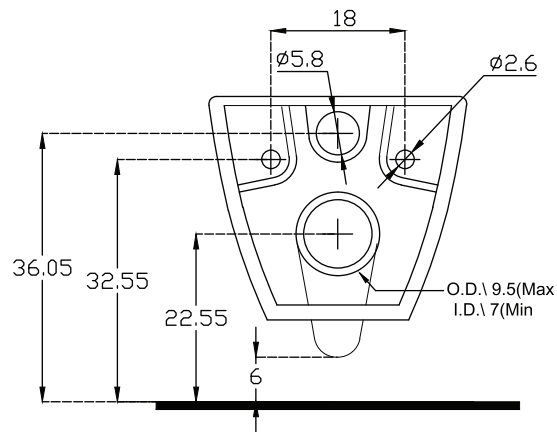

Unit : cm

MARSALA

Catalogue No. : Q257240110

Item Description : Wall Mounted Water Closet

Size : L X W X H
56 X 36 X 35 cm

Unit : cm

Products subject to technical modifications & design deviations
Specification subject to change without prior notice