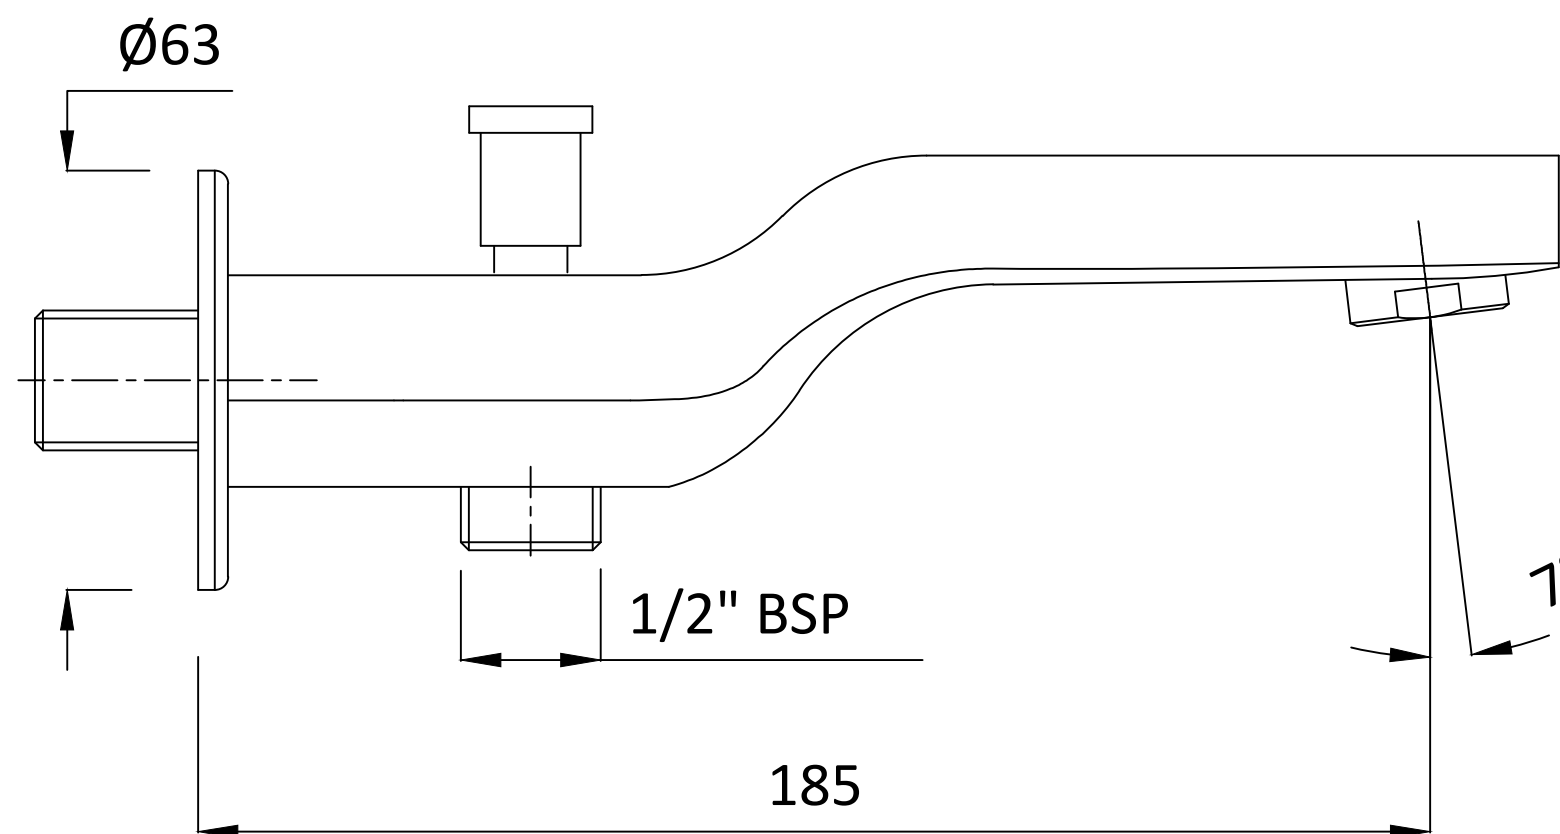

PART DESCRIPTION : BATH SPOUT Wt. TIPTON

CAT. CODE : QF410010

LD/CD/RSC08022