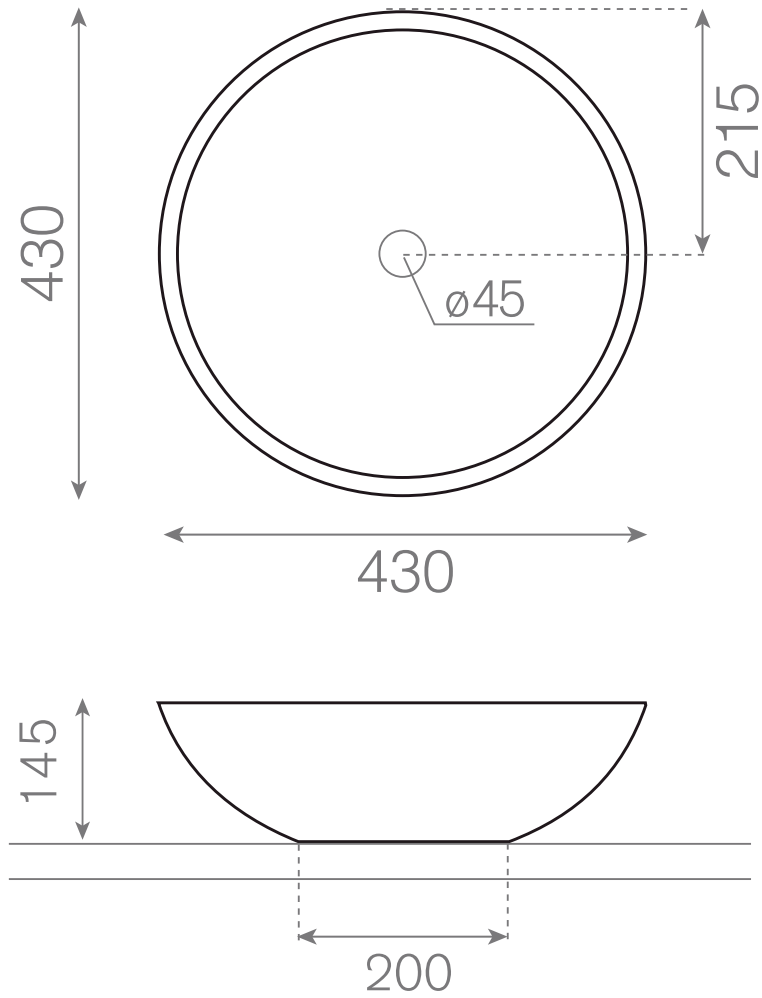

Unit : cm

F-FLORETTE FLOREAL BLU

Catalogue No. : Q807141610

Item Description : Over-the-counter Basin
(round) (without Tap Platform)

Size : Diameter X H
43 X 14.5 cm

Unit : cm