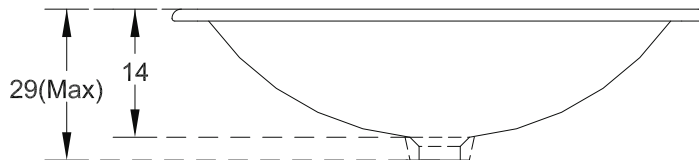

Unit : cm

PLAN VIEW

FRONT ELEVATION

ELENA IN NEO

Catalogue No. : Q757150410

Item Description : Under counter basin

Size : L X W X H
58 X 43 X 14 cm

Unit : cm