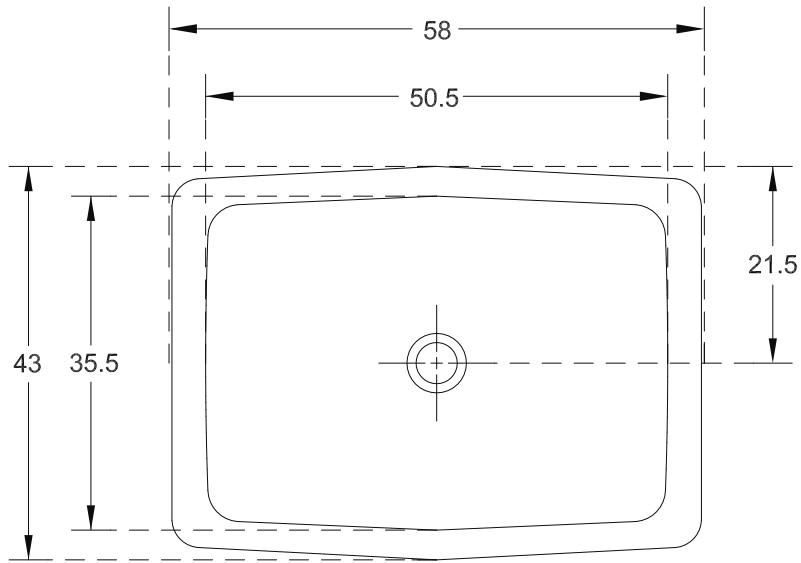

Unit : cm

PLAN VIEW

FRONT ELEVATION

ELENA IN NEO

Catalogue No. : Q757150410

Item Description : Under counter basin

Size : L X W X H
58 X 43 X 14 cm

Unit : cm