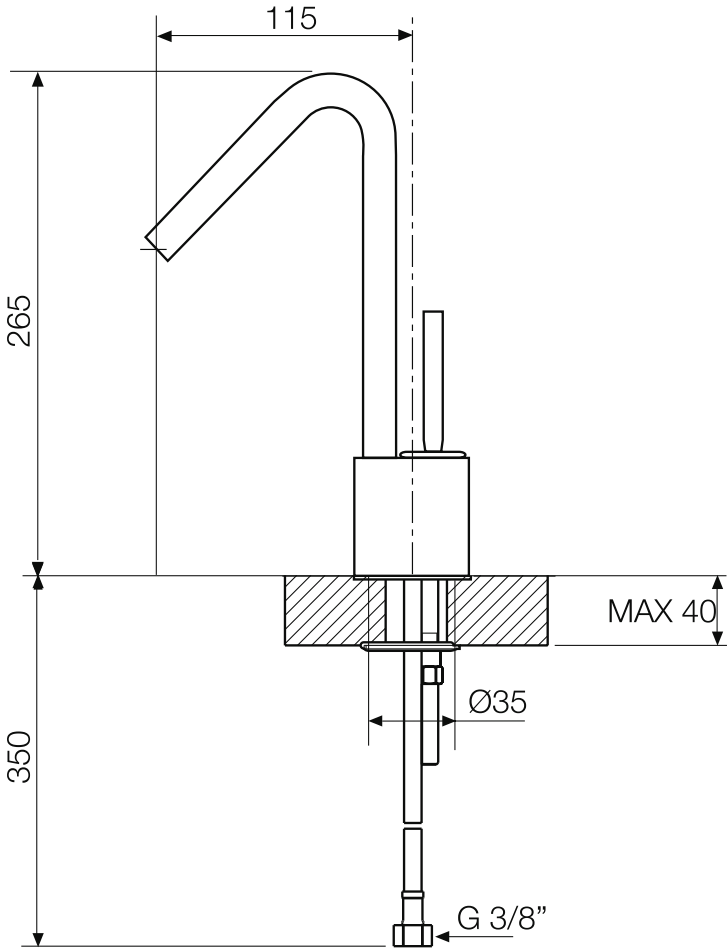

Unit : mm

LE FORME	
Catalogue No.	: Q673123126
Item Description	: Single lever basin mixer (Brushed Nickel)
Product Raw Material	: Brass
ALL DIMENSIONS ARE IN MM	
Scale	NTS
Sheet Size	A4

This Drawing remain the property of QUEO. It must not, even in part, be reproduced or may available to unauthorised person without express concerned of QUEO.