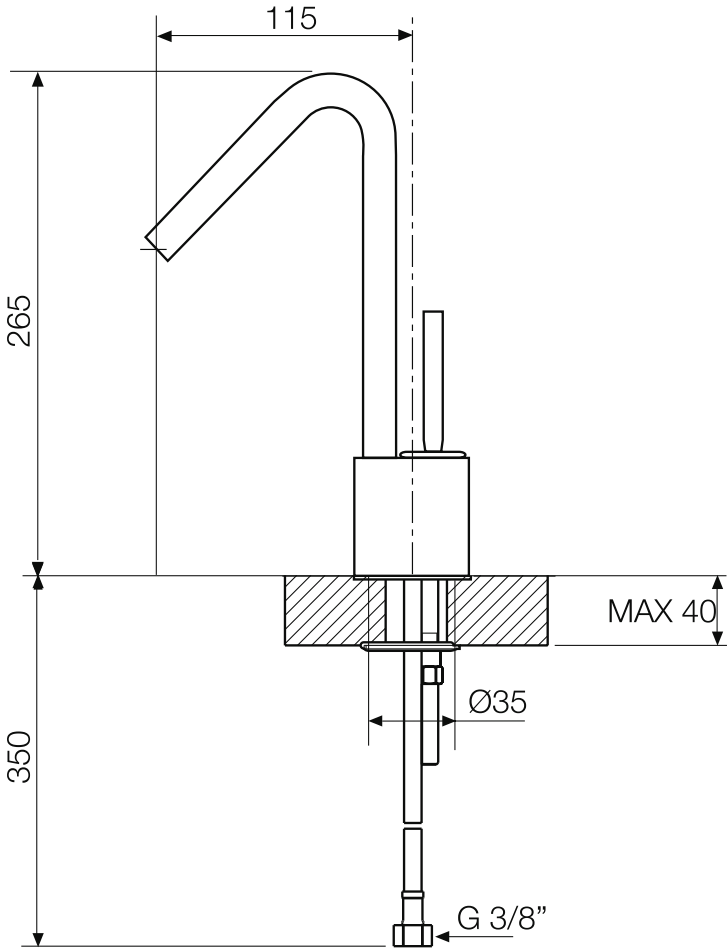

Unit : mm

LE FORME	
Catalogue No.	: Q673123124
Item Description	: Single lever basin mixer (Matte Black)
Product Raw Material	: Brass
ALL DIMENSIONS ARE IN MM	
Scale	NTS
Sheet Size	A4

This Drawing remain the property of QUEO. It must not, even in part, be reproduced or may available to unauthorised person without express concerned of QUEO.