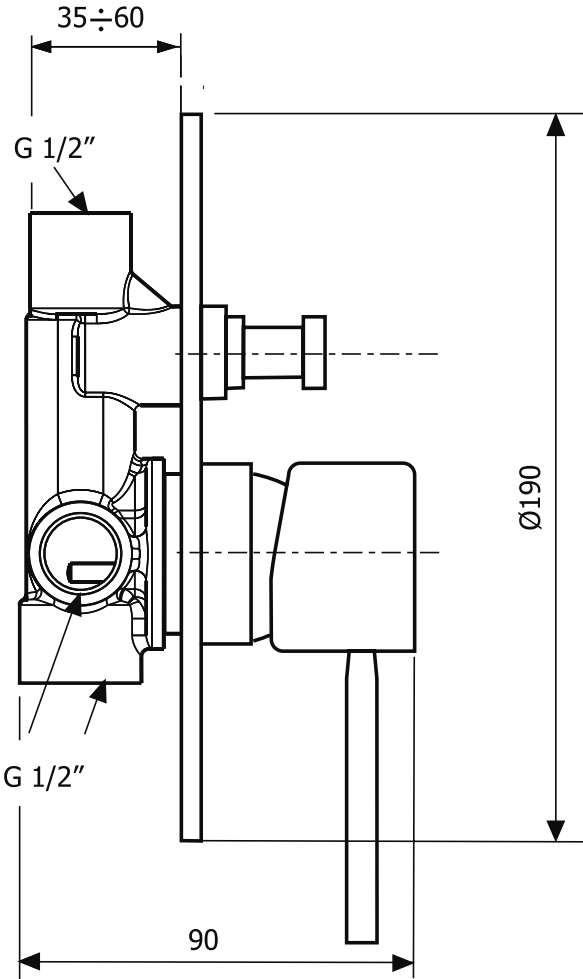

Unit : mm

LE FORME	
Catalogue No.	: Q673117126
Item Description	: Single lever bath & shower mixer for concealed installation (Brushed Nickel)
Product Raw Material	: Brass
ALL DIMENSIONS ARE IN MM	
Scale	NTS
Sheet Size	A4