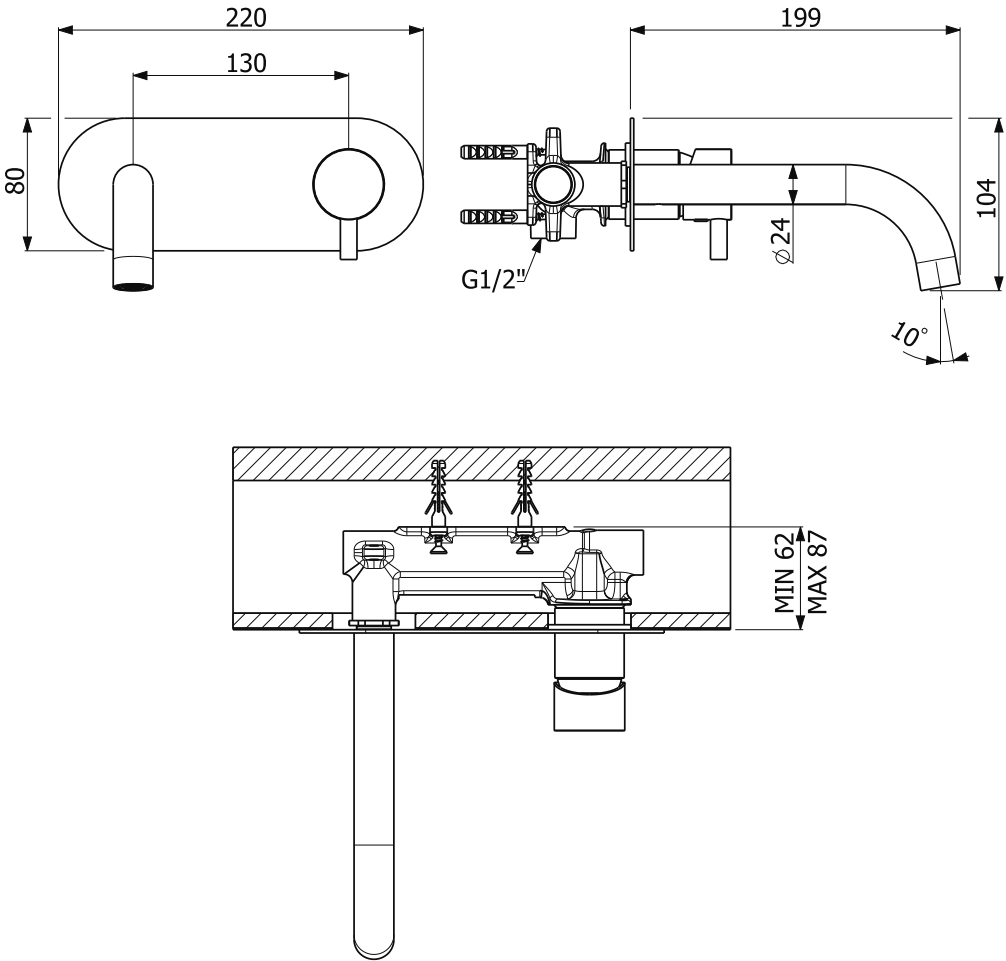

Unit : mm

LE FORME	
Catalogue No.	: Q67311124
Item Description	: Wall mounted single lever basin mixer for concealed installation (Matte Black)
Product Raw Material	: Brass
ALL DIMENSIONS ARE IN MM	
Scale	NTS
Sheet Size	A4