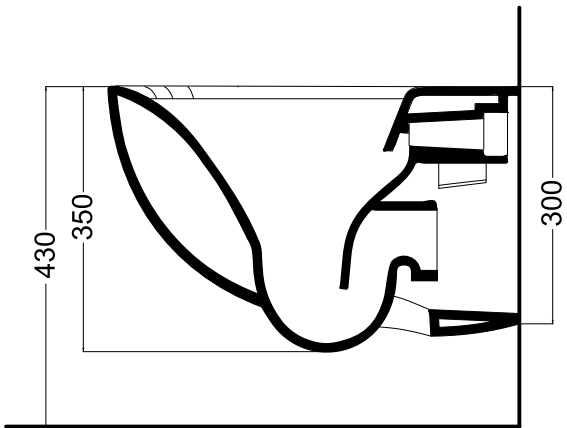

Unit : cm

Products subject to technical modifications & design deviations
Specification subject to change without prior notice

F-MISURA	
Catalogue No.	: Q667240110
Item Description	: Wall Mounted Water Closet
Size	: L X W X H
	52 X 34 X 35 cm
Unit	: cm