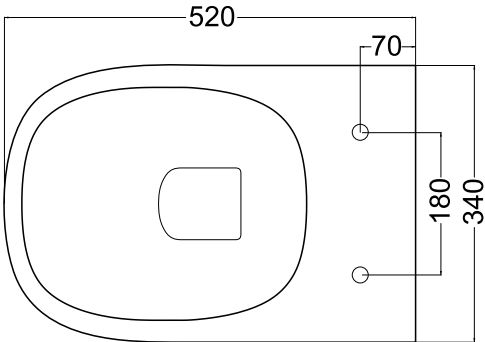

Unit : cm

Products subject to technical modifications & design deviations
Specification subject to change without prior notice

F-MISURA	
Catalogue No.	: Q667240110
Item Description	: Wall Mounted Water Closet
Size	: L X W X H
	52 X 34 X 35 cm
Unit	: cm