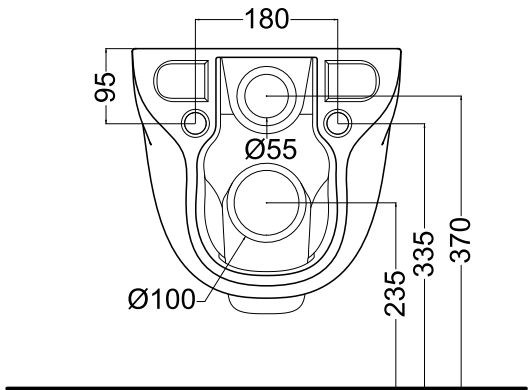

Unit : cm

Products subject to technical modifications & design deviations
Specification subject to change without prior notice

F-MISURA	
Catalogue No.	: Q667240110
Item Description	: Wall Mounted Water Closet
Size	: L X W X H
	52 X 34 X 35 cm
Unit	: cm