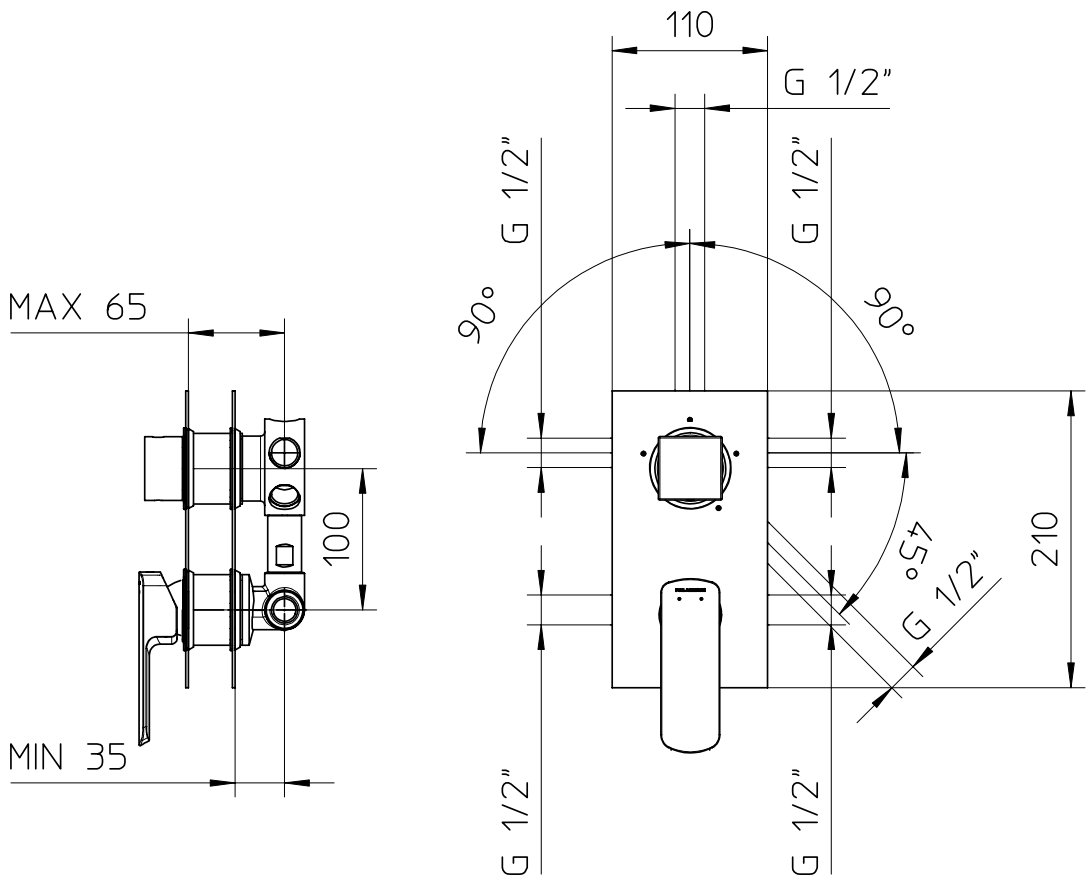

Unit : mm

<b>F-MISURA</b>	
<b>Catalogue No.</b>	: Q663123320
<b>Item Description</b>	: Single Lever With 4 Way Divertor
<b>Product Raw Material</b>	: Brass
<b>ALL DIMENSIONS ARE IN MM</b>	
<b>Scale</b>	NTS
<b>Sheet Size</b>	A4