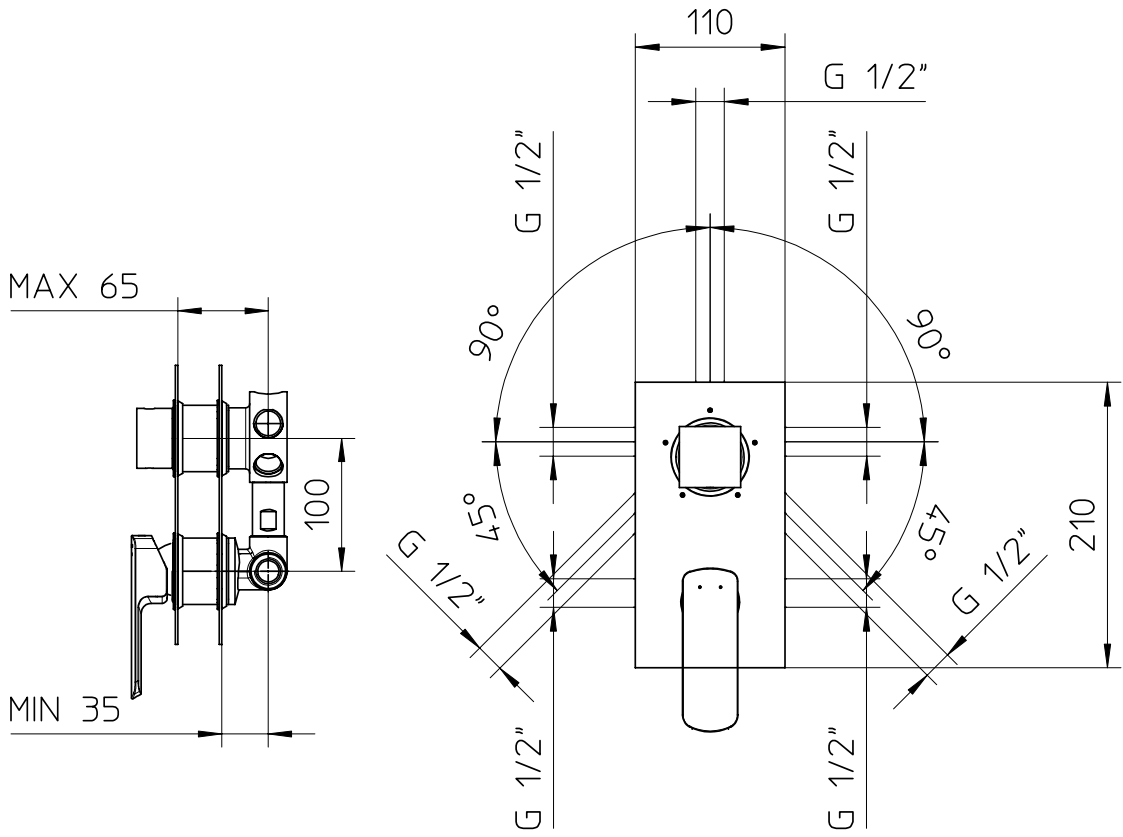

Unit : mm

F-MISURA	
Catalogue No.	: Q663123220
Item Description	: Single Lever With 5 Way Divertor
Product Raw Material	: Brass
ALL DIMENSIONS ARE IN MM	
Scale	NTS
Sheet Size	A4

This Drawing remain the property of QUEO. It must not, even in part, be reproduced or may available to unauthorised person without express concerned of QUEO.