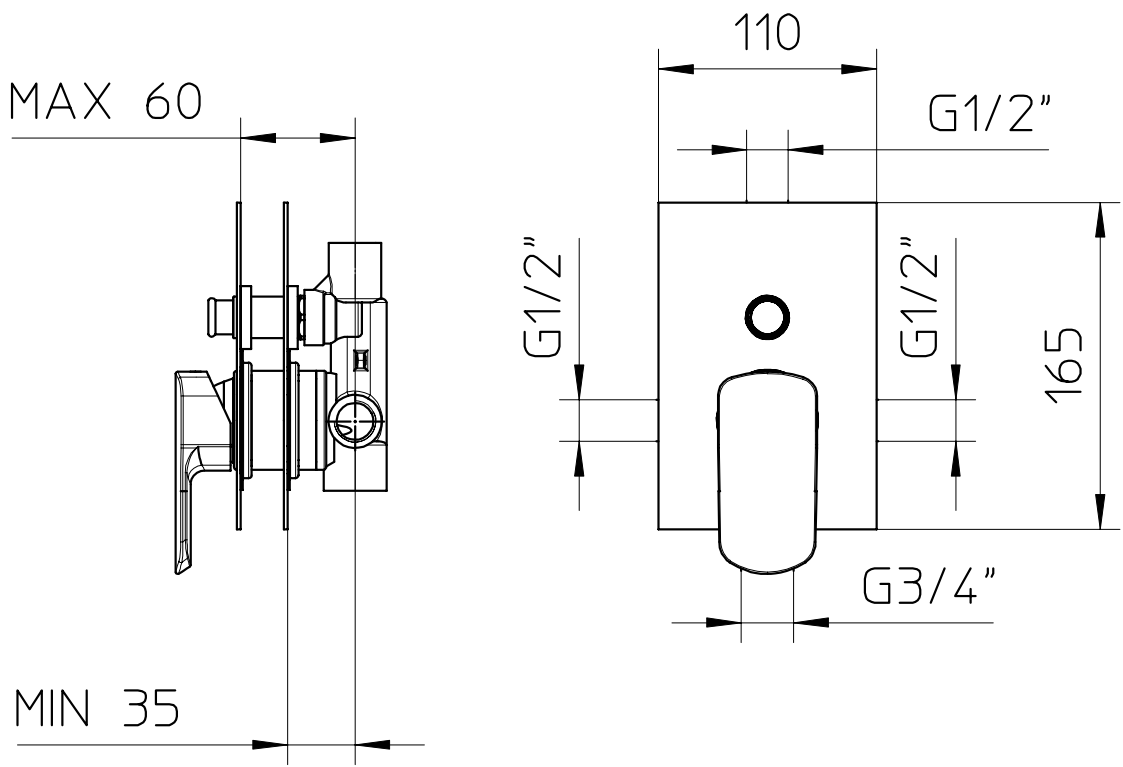

Unit : mm

F-MISURA	
Catalogue No.	: Q663123120
Item Description	: Single Lever Bath & Shower Mixer For Concealed Installation
Product Raw Material	: Brass
ALL DIMENSIONS ARE IN MM	
Scale	NTS
Sheet Size	A4