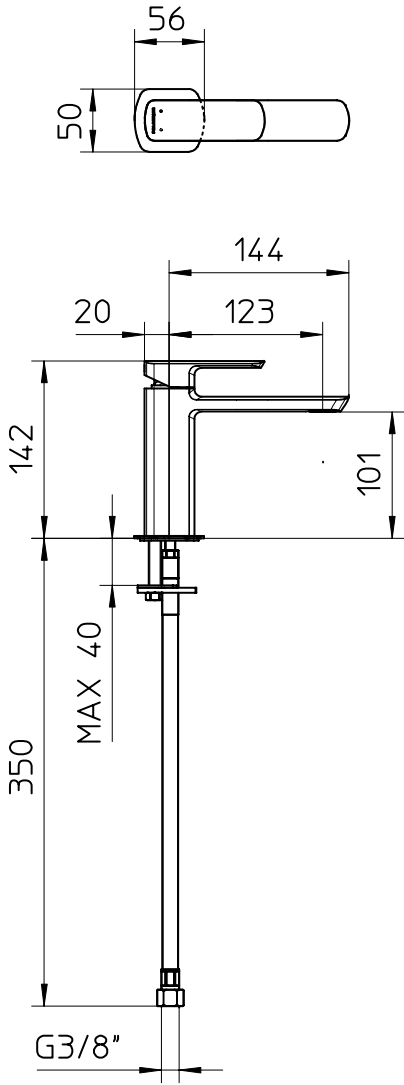

Unit : mm

<b>F-MISURA (MATT BLACK)</b>	
<b>Catalogue No.</b>	<b>: Q663111424</b>
<b>Item Description</b>	<b>: Single Lever Basin Mixer</b>
<b>Product Raw Material</b>	<b>: Brass</b>
<b>ALL DIMENSIONS ARE IN MM</b>	
<b>Scale</b>	<b>NTS</b>
<b>Sheet Size</b>	<b>A4</b>