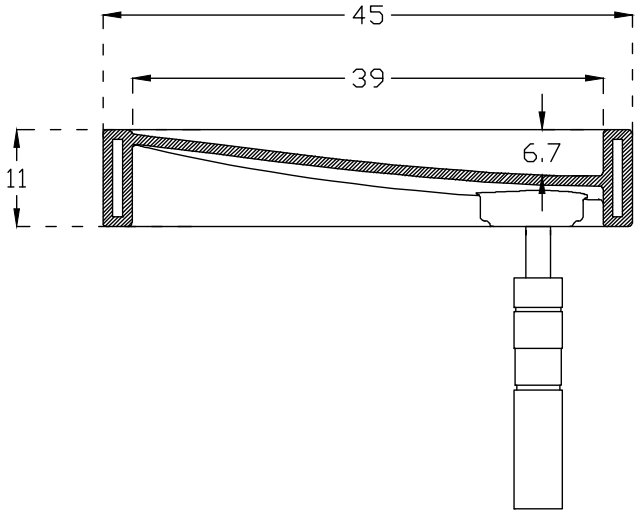

Unit : cm

**F-FIORDO**

**Catalogue No.** : Q617140110

**Item Description** : OVER THE COUNTER BASIN

**Size** : L X W X H  
60 X 45 X 11 cm

**Unit** : cm

Products subject to technical modifications & design deviations  
Specification subject to change without prior notice