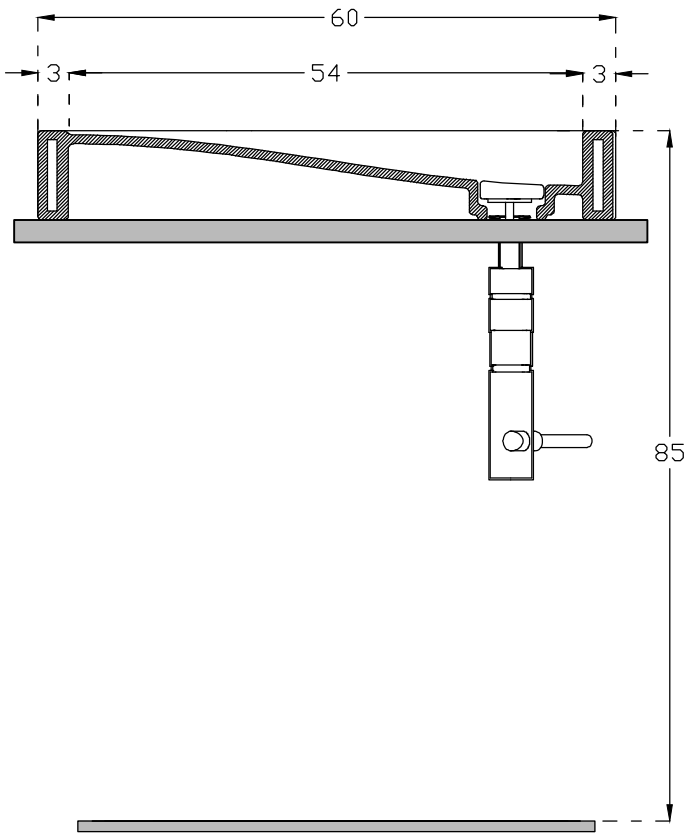

Unit : cm

**F-FIORDO**

**Catalogue No.** : Q617140110

**Item Description** : OVER THE COUNTER BASIN

**Size** : L X W X H  
60 X 45 X 11 cm

**Unit** : cm

Products subject to technical modifications & design deviations  
Specification subject to change without prior notice