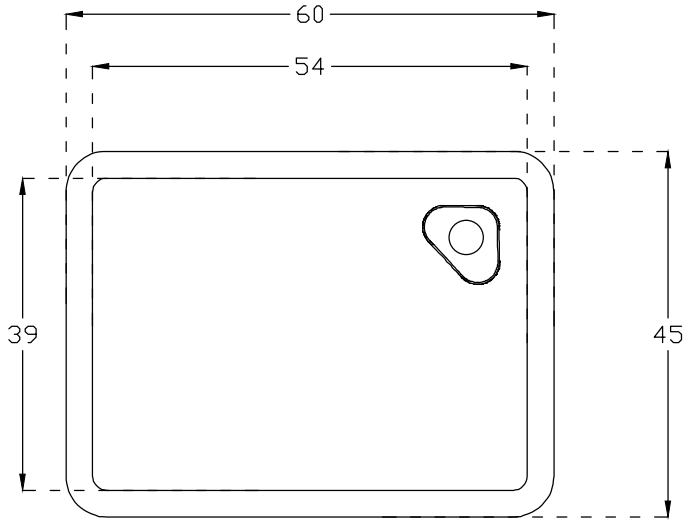

Unit : cm

**F-FIORDO**

**Catalogue No.** : Q617140110

**Item Description** : OVER THE COUNTER BASIN

**Size** : L X W X H  
60 X 45 X 11 cm

**Unit** : cm

Products subject to technical modifications & design deviations  
Specification subject to change without prior notice