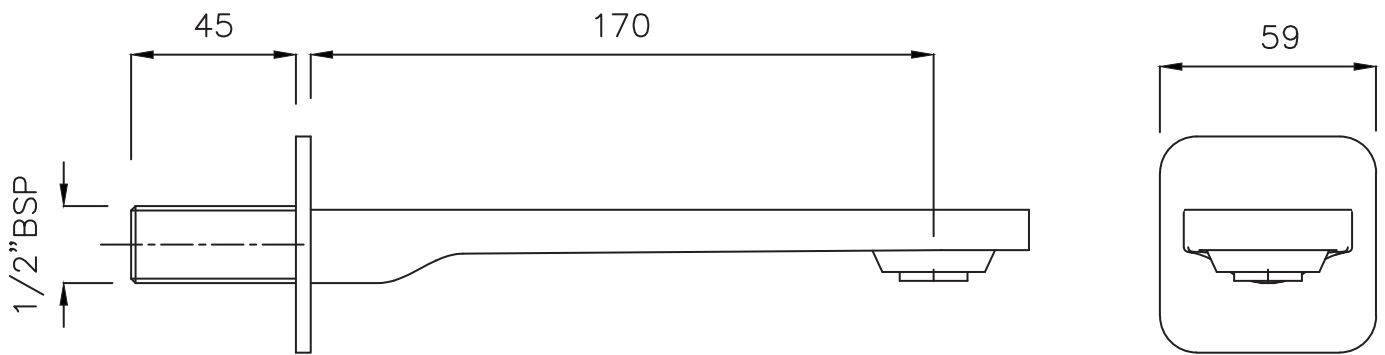

Unit : mm

F-FIORDO	
Catalogue No.	: Q613126120
Item Description	: Tub Spout
Product Raw Material	: Brass
ALL DIMENSIONS ARE IN MM	
Scale	NTS
Sheet Size	A4

This Drawing remain the property of QUEO. It must not, even in part, be reproduced or may available to unauthorised person without express concerned of QUEO.