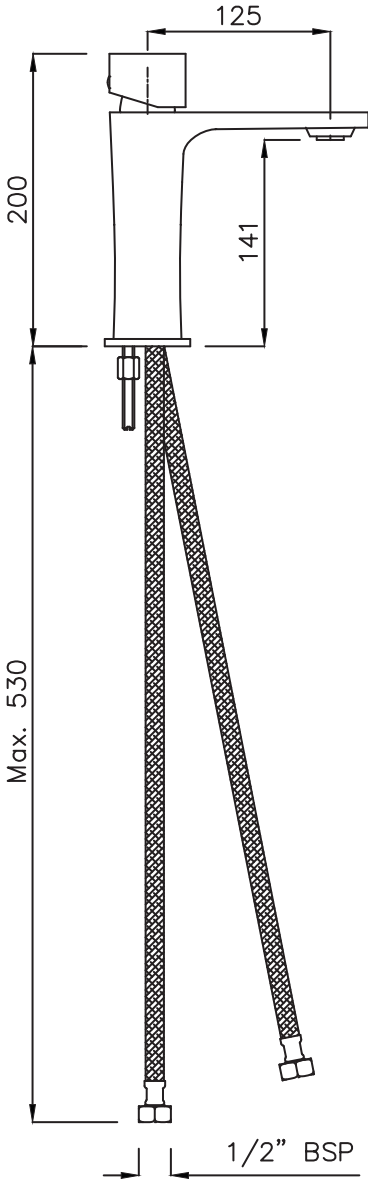

Unit : mm

F-FIORDO	
Catalogue No.	: Q61311120
Item Description	: Single Lever Basin Mixer
Product Raw Material	: Brass
ALL DIMENSIONS ARE IN MM	
Scale	NTS
Sheet Size	A4

This Drawing remain the property of QUEO. It must not, even in part, be reproduced or may available to unauthorised person without express concerned of QUEO.