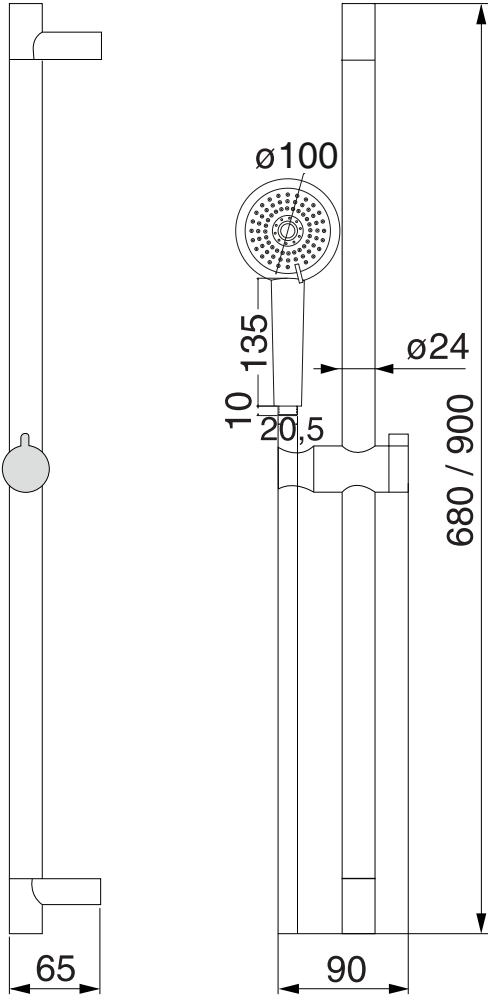

Unit : mm

AQUAPLAY HANDSHOWER	
Catalogue No.	: Q503197720
Item Description	: Shower Rail With Hose Pipe & Hand Shower (100mm Dia)
Product Raw Material	: Brass
ALL DIMENSIONS ARE IN MM	
Scale	NTS
Sheet Size	A4