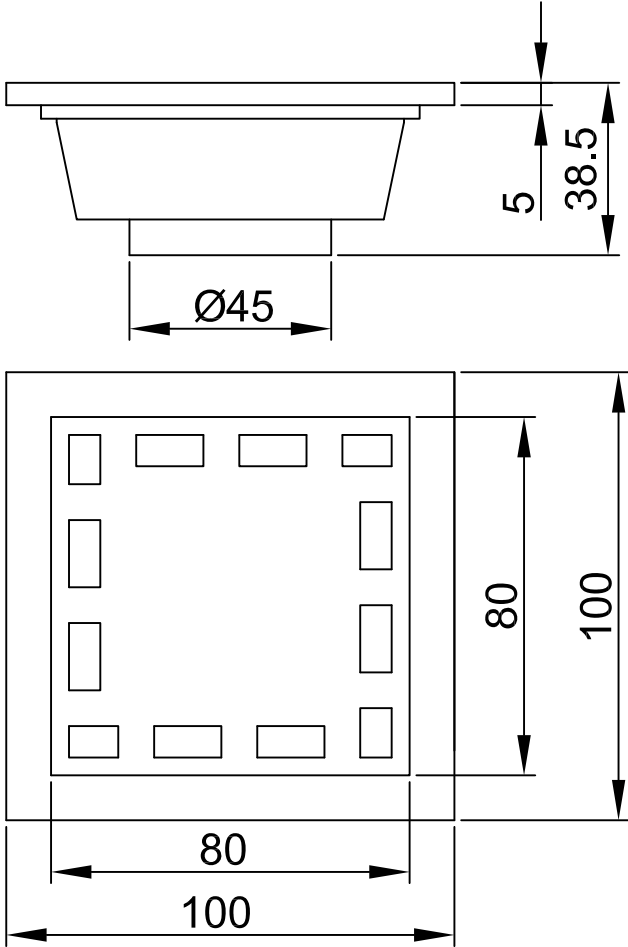

Unit : mm

CHRYSEUM ADDONS	
Catalogue No.	: Q503193121
Item Description	: Chryseum floor drain 100 mm
Product Raw Material	: Brass
ALL DIMENSIONS ARE IN MM	
Scale	NTS
Sheet Size	A4

This Drawing remain the property of QUEO. It must not, even in part, be reproduced or may available to unauthorised person without express concerned of QUEO.