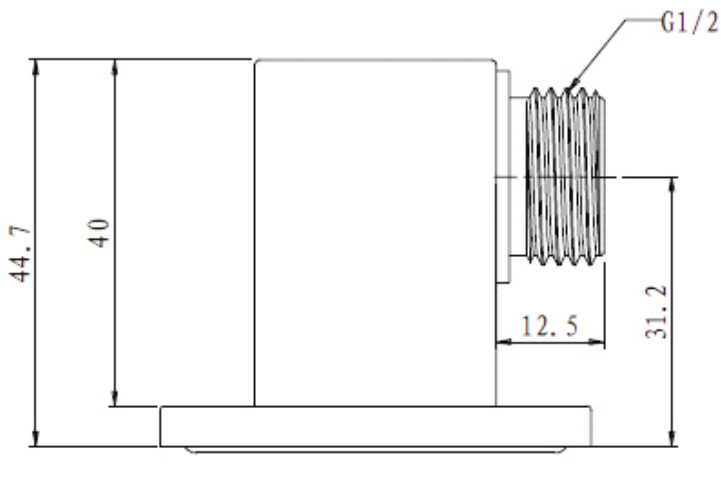

Unit : mm

ACCESORIES	
Catalogue No.	: Q503192120
Item Description	: Wall Union Square
Product Raw Material	: Brass
ALL DIMENSIONS ARE IN MM	
Scale	NTS
Sheet Size	A4

This Drawing remain the property of QUEO. It must not, even in part, be reproduced or may available to unauthorised person without express concerned of QUEO.