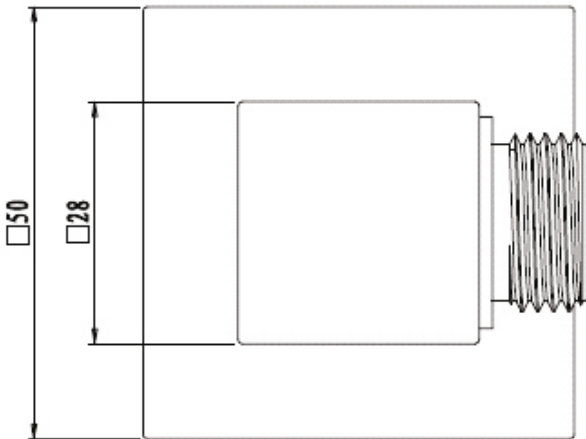

Unit : mm

ACCESORIES	
Catalogue No.	: Q503192120
Item Description	: Wall Union Square
Product Raw Material	: Brass
ALL DIMENSIONS ARE IN MM	
Scale	NTS
Sheet Size	A4

This Drawing remain the property of QUEO. It must not, even in part, be reproduced or may available to unauthorised person without express concerned of QUEO.