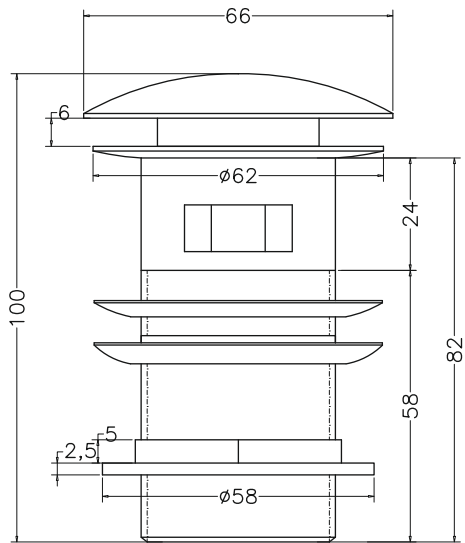

Unit : mm

MAIN BODY ASSLY.

MAIN BODY ASSLY.

BASE NUT

RUBBER WASHER

ACCESORIES

Catalogue No. : Q503191320

Item Description : Pop up waste full cap half thread

Product Raw Material : Brass

ALL DIMENSIONS ARE IN MM

Scale : NTS

Sheet Size : A4

This Drawing remain the property of QUEO. It must not, even in part, be reproduced or may available to unauthorised person without express concerned of QUEO.