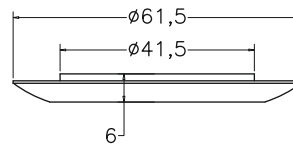

Unit : mm

MAIN BODY ASSLY.

MAIN BODY ASSLY.

BASE NUT

RUBBER WASHER

ACCESORIES

Catalogue No. : Q503191320

Item Description : Pop up waste full cap half thread

Product Raw Material : Brass

ALL DIMENSIONS ARE IN MM

Scale : NTS

Sheet Size : A4

This Drawing remain the property of QUEO. It must not, even in part, be reproduced or may available to unauthorised person without express concerned of QUEO.