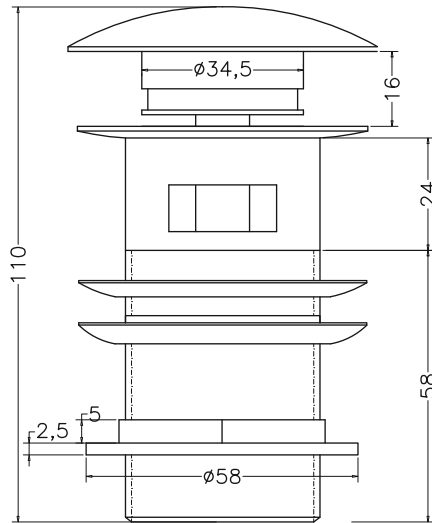

Unit : mm

MAIN BODY ASSLY.

MAIN BODY ASSLY.

BASE NUT

RUBBER WASHER

ACCESORIES

Catalogue No. : Q503191320

Item Description : Pop up waste full cap half thread

Product Raw Material : Brass

ALL DIMENSIONS ARE IN MM

Scale : NTS

Sheet Size : A4

This Drawing remain the property of QUEO. It must not, even in part, be reproduced or may available to unauthorised person without express concerned of QUEO.