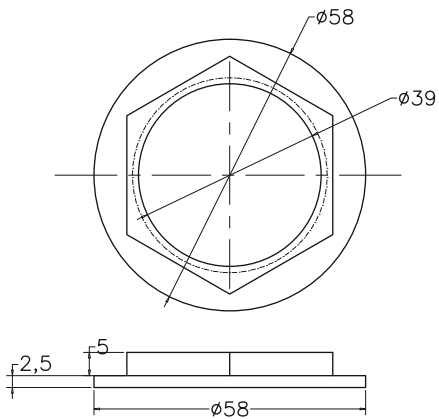

Unit : mm

MAIN BODY ASSLY.

MAIN BODY ASSLY.

BASE NUT

RUBBER WASHER

ACCESORIES

Catalogue No. : Q503191320

Item Description : Pop up waste full cap half thread

Product Raw Material : Brass

ALL DIMENSIONS ARE IN MM

Scale : NTS

Sheet Size : A4

This Drawing remain the property of QUEO. It must not, even in part, be reproduced or may available to unauthorised person without express concerned of QUEO.