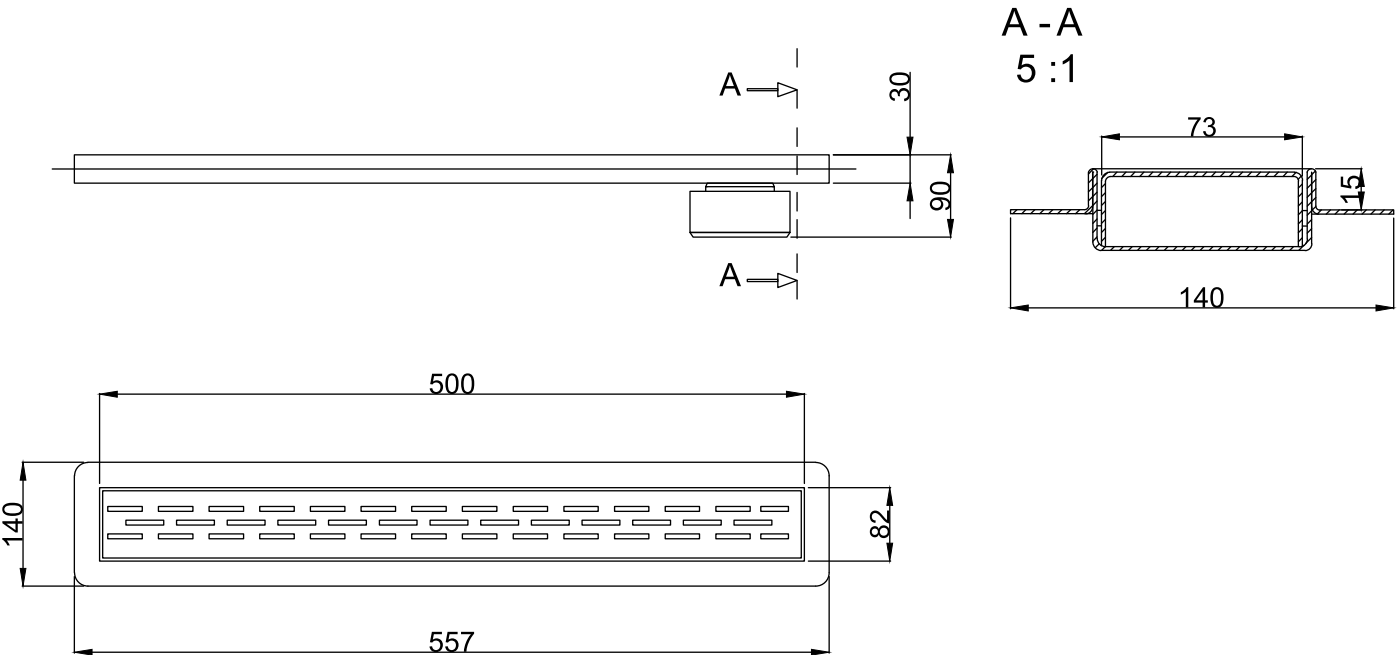

Unit : mm

<b>F-ACQUA SHOWER DRAIN</b>	
<b>Catalogue No.</b>	: Q503153120
<b>Item Description</b>	: Shower Drain 500mm LINEAR
<b>Product Raw Material</b>	: Brass
<b>ALL DIMENSIONS ARE IN MM</b>	
<b>Scale</b>	NTS
<b>Sheet Size</b>	A4