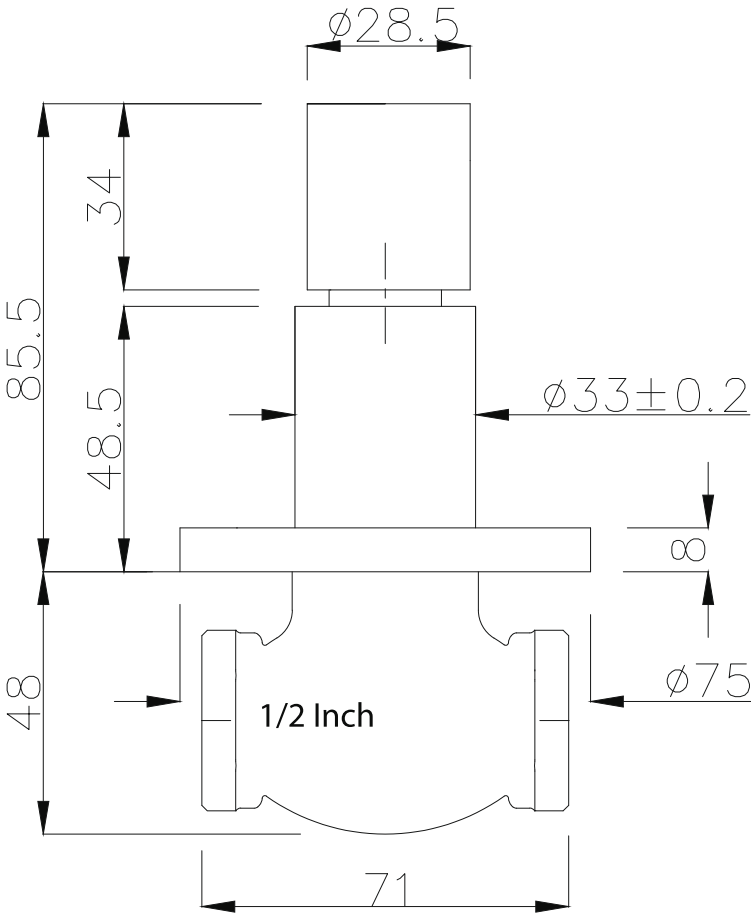

Unit : mm

<b>ACCESORIES</b>	
Catalogue No.	: Q503152420
Item Description	: Concealed Stop Cock Square 15 mm
Product Raw Material	: Brass
<b>ALL DIMENSIONS ARE IN MM</b>	
Scale	NTS
Sheet Size	A4

This Drawing remain the property of QUEO. It must not, even in part, be reproduced or may available to unauthorised person without express concerned of QUEO.