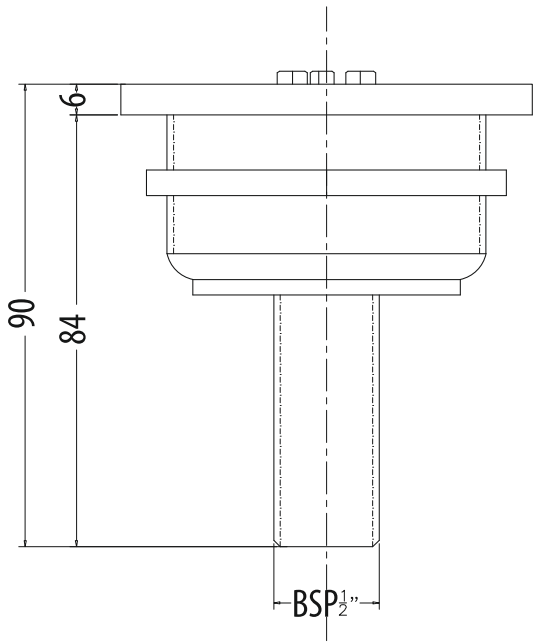

Unit : mm

CHRYSEUM COLLECTION	
Catalogue No.	: Q503152321
Item Description	: Chryseum Built-In Body Jet Adjustable
Product Raw Material	: Brass
ALL DIMENSIONS ARE IN MM	
Scale	NTS
Sheet Size	A4

This Drawing remain the property of QUEO. It must not, even in part, be reproduced or may available to unauthorised person without express concerned of QUEO.