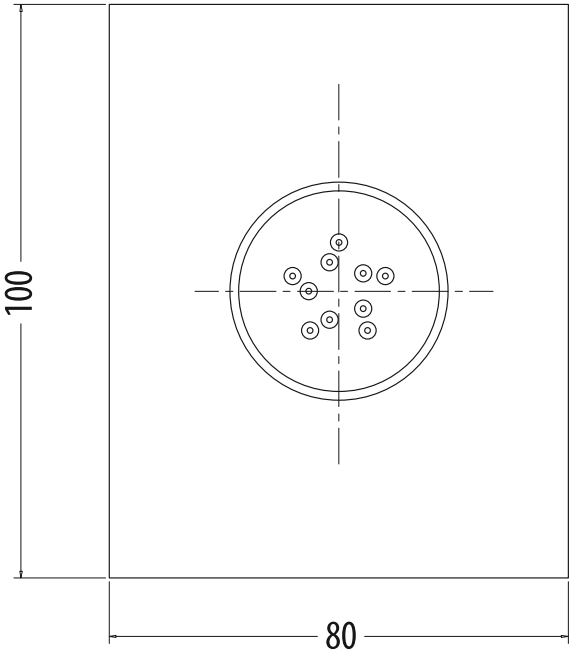

Unit : mm

CHRYSEUM COLLECTION	
Catalogue No.	: Q503152321
Item Description	: Chryseum Built-In Body Jet Adjustable
Product Raw Material	: Brass
ALL DIMENSIONS ARE IN MM	
Scale	NTS
Sheet Size	A4

This Drawing remain the property of QUEO. It must not, even in part, be reproduced or may available to unauthorised person without express concerned of QUEO.