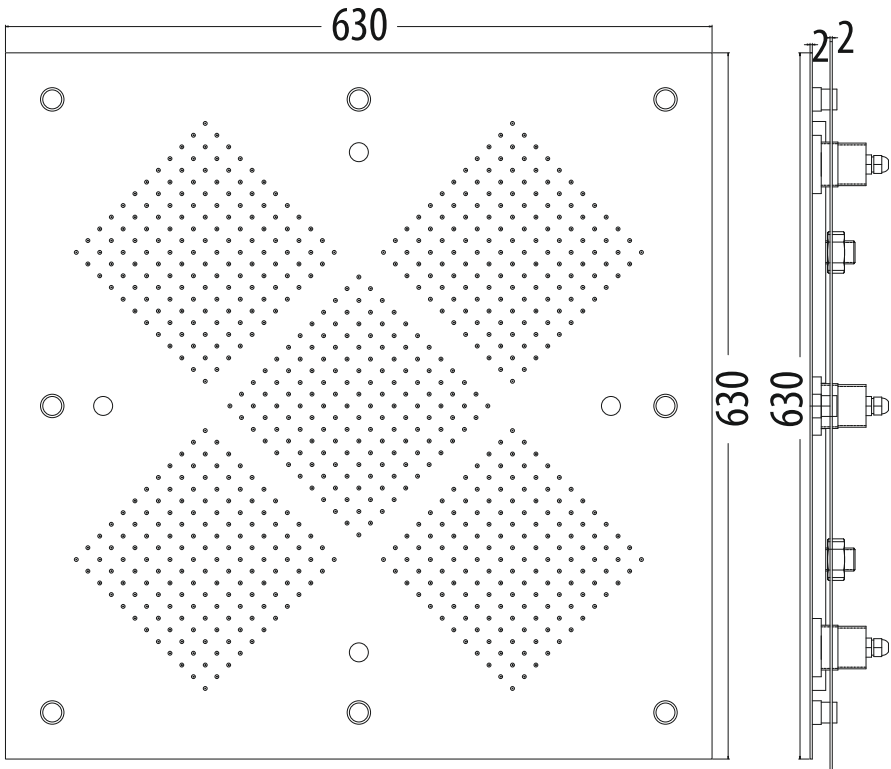

Unit : mm

F- ACQUA CHROMO	
Catalogue No.	: Q503145720
Item Description	: Chromo Shower (4 Functions)
Product Raw Material	: Brass
ALL DIMENSIONS ARE IN MM	
Scale	NTS
Sheet Size	A4

This Drawing remain the property of QUEO. It must not, even in part, be reproduced or may available to unauthorised person without express concerned of QUEO.