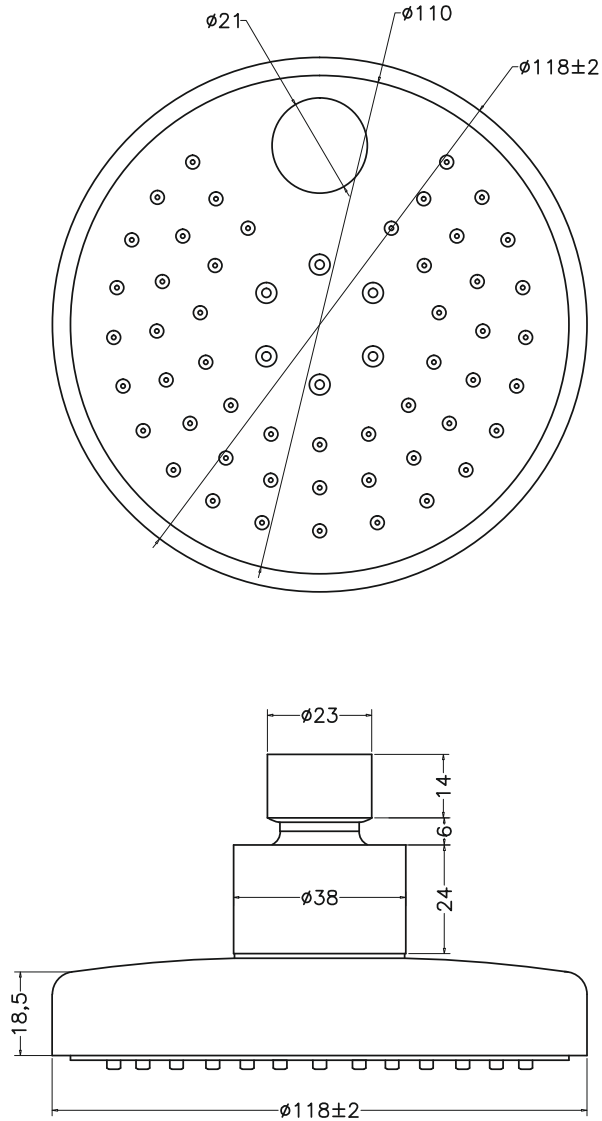

Unit : mm

MAIN BODY ASSLY.

<b>AQUAPLAY</b>	
<b>Catalogue No.</b>	<b>: Q503142420</b>
<b>Item Description</b>	<b>: Overhead shower (round)</b>
<b>Product Raw Material</b>	<b>: Brass</b>
<b>ALL DIMENSIONS ARE IN MM</b>	
<b>Scale</b>	<b>NTS</b>
<b>Sheet Size</b>	<b>A4</b>