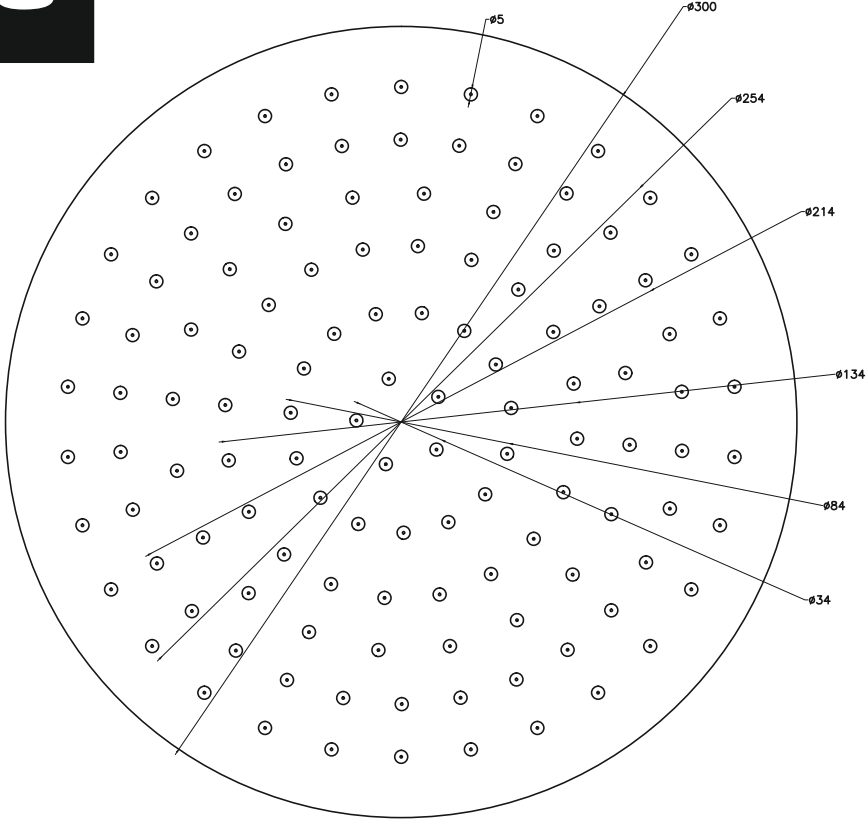

Unit : mm

MAIN BODY ASSLY.

MAIN BODY ASSLY.

<b>AQUAPLAY</b>	
<b>Catalogue No.</b>	<b>: Q503141620</b>
<b>Item Description</b>	<b>: Overhead showers (Round)</b>
<b>Product Raw Material</b>	<b>: Brass</b>
<b>ALL DIMENSIONS ARE IN MM</b>	
<b>Scale</b>	<b>NTS</b>
<b>Sheet Size</b>	<b>A4</b>