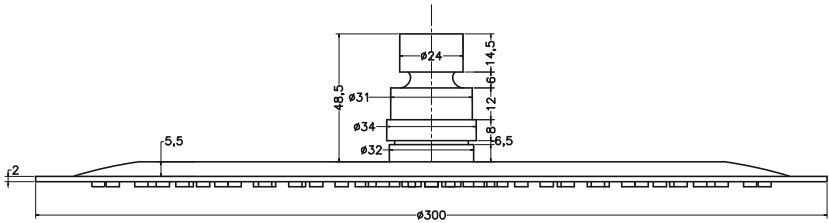

Unit : mm

MAIN BODY ASSLY.

MAIN BODY ASSLY.

<b>AQUAPLAY</b>	
<b>Catalogue No.</b>	<b>: Q503141620</b>
<b>Item Description</b>	<b>: Overhead showers (Round)</b>
<b>Product Raw Material</b>	<b>: Brass</b>
<b>ALL DIMENSIONS ARE IN MM</b>	
<b>Scale</b>	<b>NTS</b>
<b>Sheet Size</b>	<b>A4</b>