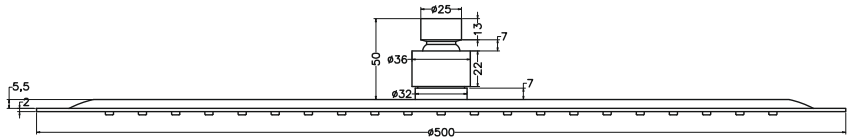

Unit : mm

MAIN BODY ASSLY.

MAIN BODY ASSLY.

<b>AQUAPLAY</b>	
<b>Catalogue No.</b>	: Q503141420
<b>Item Description</b>	: Overhead showers (Square)
<b>Product Raw Material</b>	: Brass
<b>ALL DIMENSIONS ARE IN MM</b>	
<b>Scale</b>	NTS
<b>Sheet Size</b>	A4