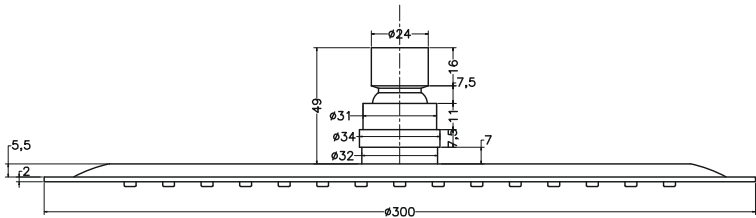

Unit : mm

MAIN BODY ASSLY.

MAIN BODY ASSLY.

**AQUAPLAY**

**Catalogue No. : Q503141220**

**Item Description : Overhead showers (Square)**

**Product Raw Material : Brass**

**ALL DIMENSIONS ARE IN MM**

**Scale : NTS**

**Sheet Size : A4**

This Drawing remain the property of QUEO. It must not, even in part, be reproduced or may available to unauthorised person without express concerned of QUEO.