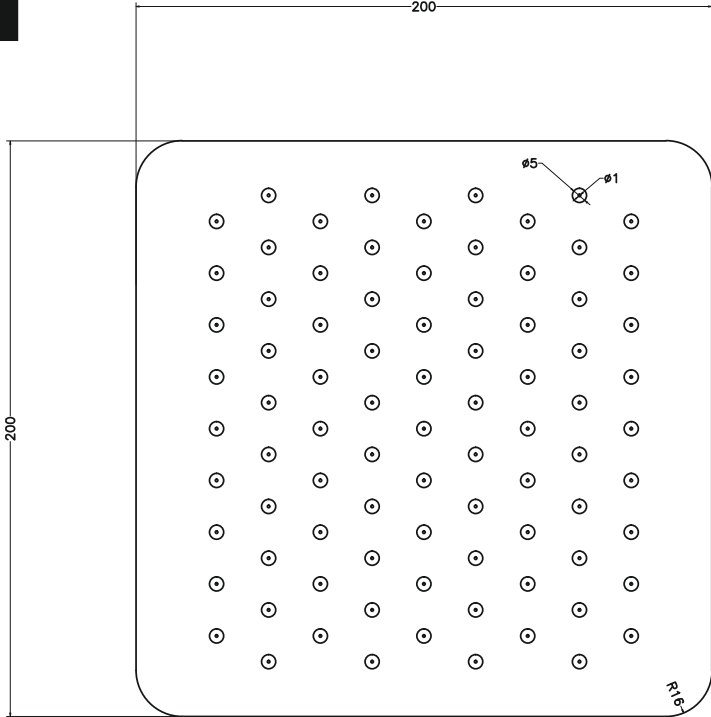

Unit : mm

MAIN BODY ASSLY.

MAIN BODY ASSLY.

AQUAPLAY	
Catalogue No.	: Q503141120
Item Description	: Overhead showers (Square)
Product Raw Material	: Brass
ALL DIMENSIONS ARE IN MM	
Scale	NTS
Sheet Size	A4