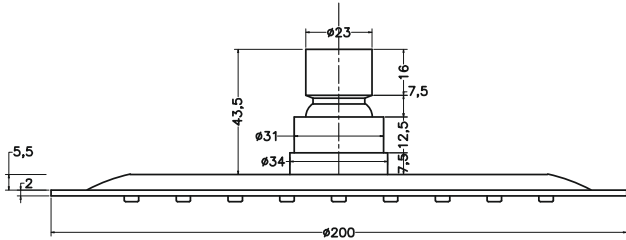

Unit : mm

MAIN BODY ASSLY.

MAIN BODY ASSLY.

AQUAPLAY	
Catalogue No.	: Q503141120
Item Description	: Overhead showers (Square)
Product Raw Material	: Brass
ALL DIMENSIONS ARE IN MM	
Scale	NTS
Sheet Size	A4