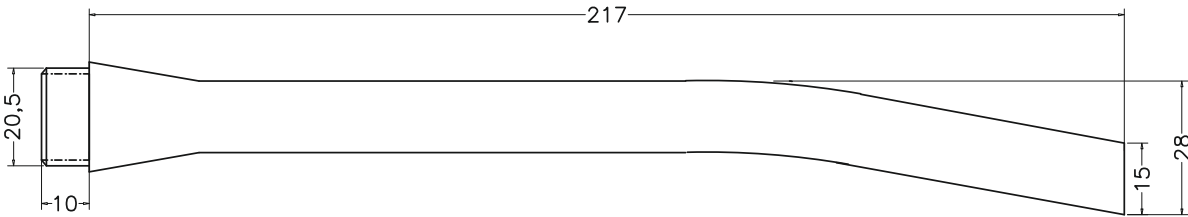

Unit : mm

SPOUT

SPOUT

AQUAPLAY	
Catalogue No.	: Q503131120
Item Description	: Hand shower with hose pipe
Product Raw Material	: Brass
ALL DIMENSIONS ARE IN MM	
Scale	NTS
Sheet Size	A4

This Drawing remain the property of QUEO. It must not, even in part, be reproduced or may available to unauthorised person without express concerned of QUEO.