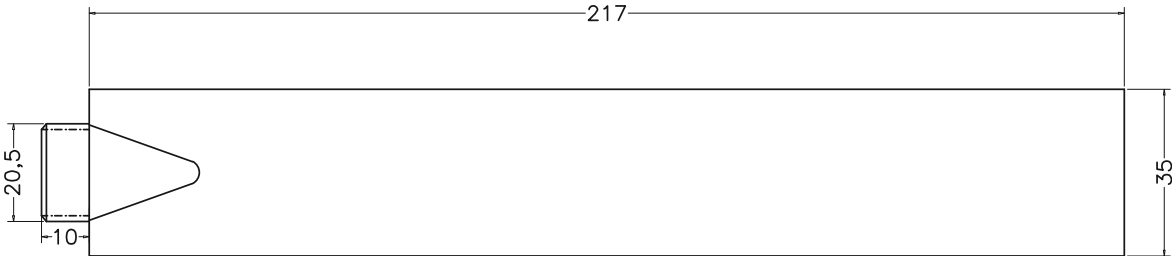

Unit : mm

SPOUT

SPOUT

AQUAPLAY	
Catalogue No.	: Q503131120
Item Description	: Hand shower with hose pipe
Product Raw Material	: Brass
ALL DIMENSIONS ARE IN MM	
Scale	NTS
Sheet Size	A4

This Drawing remain the property of QUEO. It must not, even in part, be reproduced or may available to unauthorised person without express concerned of QUEO.