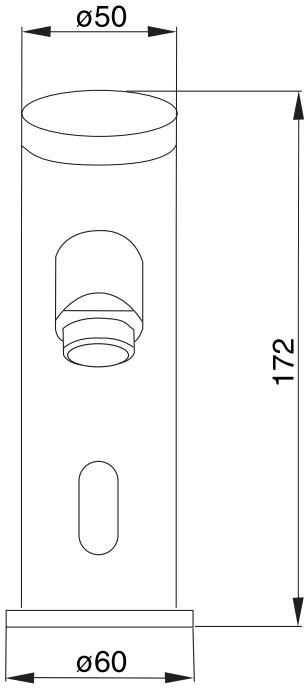

Unit : mm

<b>SENSO ADDONS</b>	
<b>Catalogue No.</b>	<b>: Q503129420</b>
<b>Item Description</b>	<b>: Infra-red based sensor tap (Battery Operated)</b>
<b>Product Raw Material</b>	<b>: Brass</b>
<b>ALL DIMENSIONS ARE IN MM</b>	
<b>Scale</b>	<b>NTS</b>
<b>Sheet Size</b>	<b>A4</b>