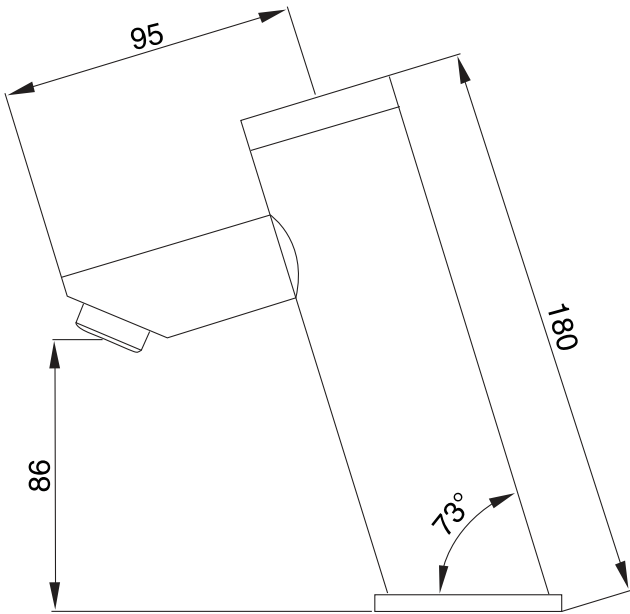

Unit : mm

<b>SENSO ADDONS</b>	
<b>Catalogue No.</b>	<b>: Q503129420</b>
<b>Item Description</b>	<b>: Infra-red based sensor tap (Battery Operated)</b>
<b>Product Raw Material</b>	<b>: Brass</b>
<b>ALL DIMENSIONS ARE IN MM</b>	
<b>Scale</b>	<b>NTS</b>
<b>Sheet Size</b>	<b>A4</b>