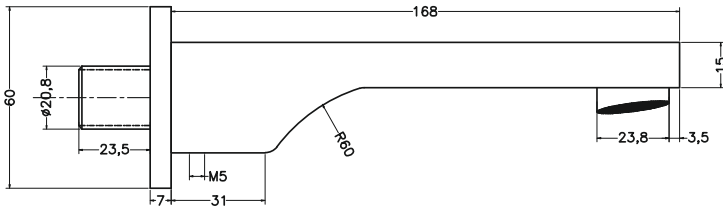

Unit : mm

MAIN BODY ASSLY.

MAIN BODY ASSLY.

NIPPLE

WALL FLANGE

NIPPLE

FELISA	
Catalogue No.	: Q403126120
Item Description	: Wall mounted bath spout
Product Raw Material	: Brass
ALL DIMENSIONS ARE IN MM	
Scale	NTS
Sheet Size	A4