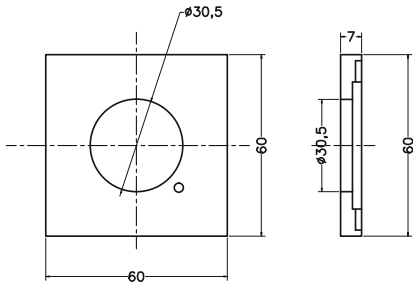

Unit : mm

MAIN BODY ASSLY.

MAIN BODY ASSLY.

NIPPLE

WALL FLANGE

NIPPLE

FELISA	
Catalogue No.	: Q403126120
Item Description	: Wall mounted bath spout
Product Raw Material	: Brass
ALL DIMENSIONS ARE IN MM	
Scale	NTS
Sheet Size	A4