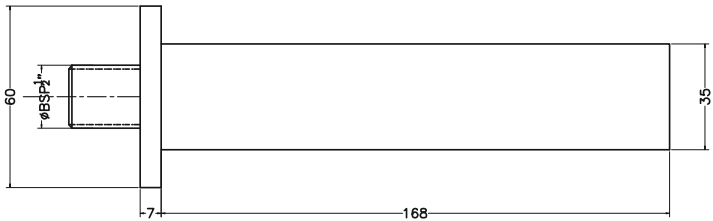

Unit : mm

MAIN BODY ASSLY.

MAIN BODY ASSLY.

NIPPLE

WALL FLANGE

NIPPLE

FELISA	
Catalogue No.	: Q403126120
Item Description	: Wall mounted bath spout
Product Raw Material	: Brass
ALL DIMENSIONS ARE IN MM	
Scale	NTS
Sheet Size	A4