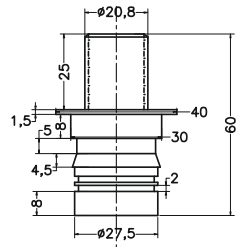

Unit : mm

MAIN BODY ASSLY.

MAIN BODY ASSLY.

NIPPLE

WALL FLANGE

NIPPLE

FELISA	
Catalogue No.	: Q403126120
Item Description	: Wall mounted bath spout
Product Raw Material	: Brass
ALL DIMENSIONS ARE IN MM	
Scale	NTS
Sheet Size	A4