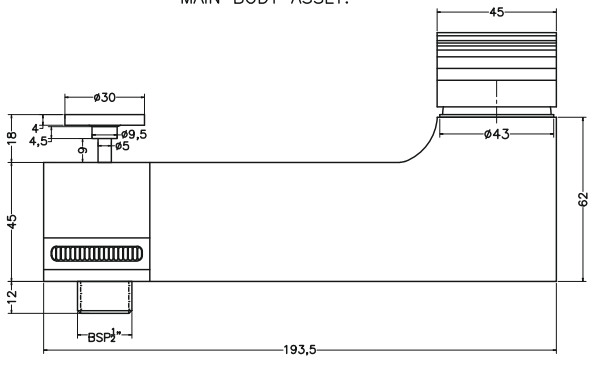

Unit : mm

MAIN BODY ASSLY.

MAIN BODY ASSLY.

CHRYSEUM FELISA	
Catalogue No.	: Q403121221
Item Description	: Single lever bath mixer for exposed fitting
Product Raw Material	: Brass
ALL DIMENSIONS ARE IN MM	
Scale	NTS
Sheet Size	A4