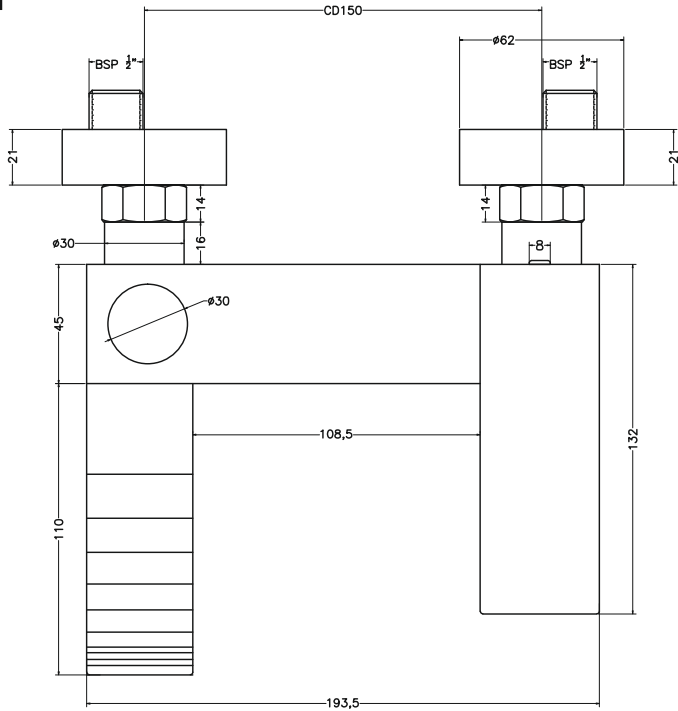

Unit : mm

MAIN BODY ASSLY.

MAIN BODY ASSLY.

CHRYSEUM FELISA	
Catalogue No.	: Q403121221
Item Description	: Single lever bath mixer for exposed fitting
Product Raw Material	: Brass
ALL DIMENSIONS ARE IN MM	
Scale	NTS
Sheet Size	A4