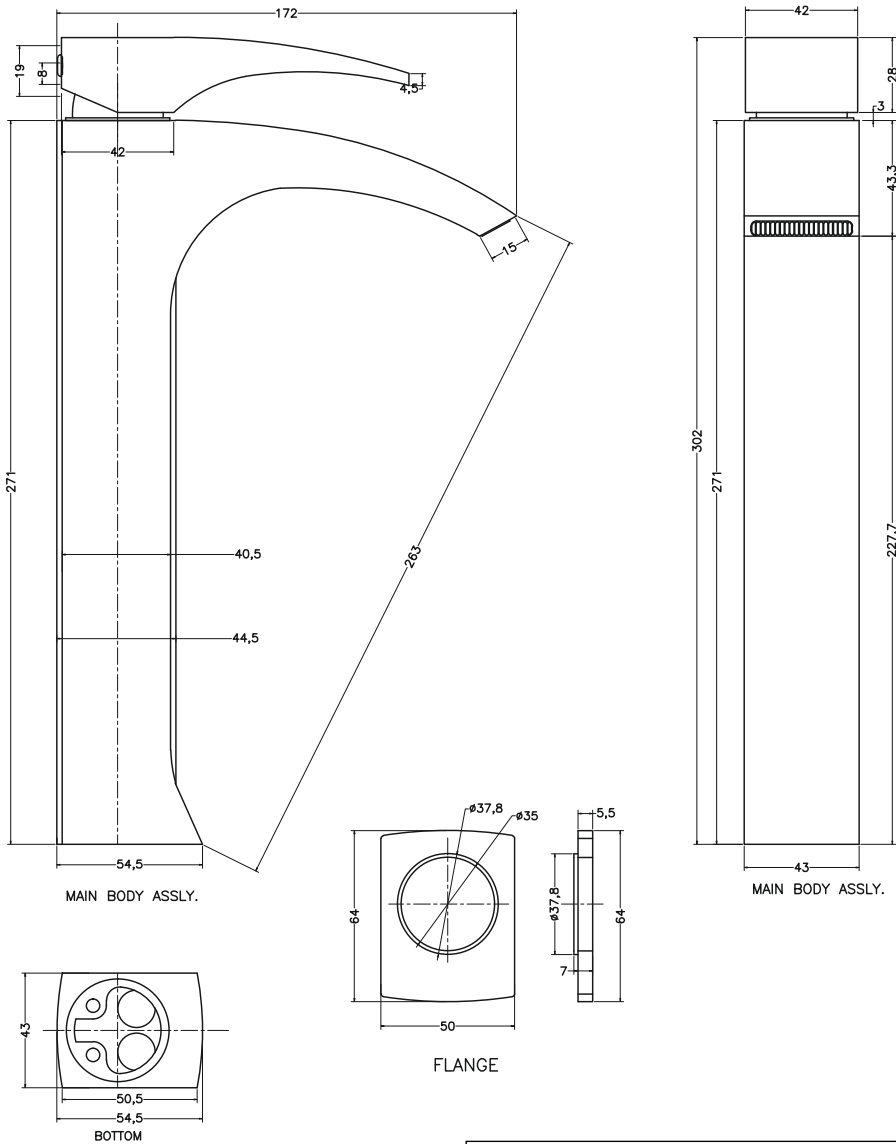

Unit : mm

CHRYSEUM FELISA	
Catalogue No.	: Q403114221
Item Description	: Single lever tall basin mixer
Product Raw Material	: Brass
ALL DIMENSIONS ARE IN MM	
Scale	NTS
Sheet Size	A4

This Drawing remain the property of QUEO. It must not, even in part, be reproduced or may available to unauthorised person without express concerned of QUEO.