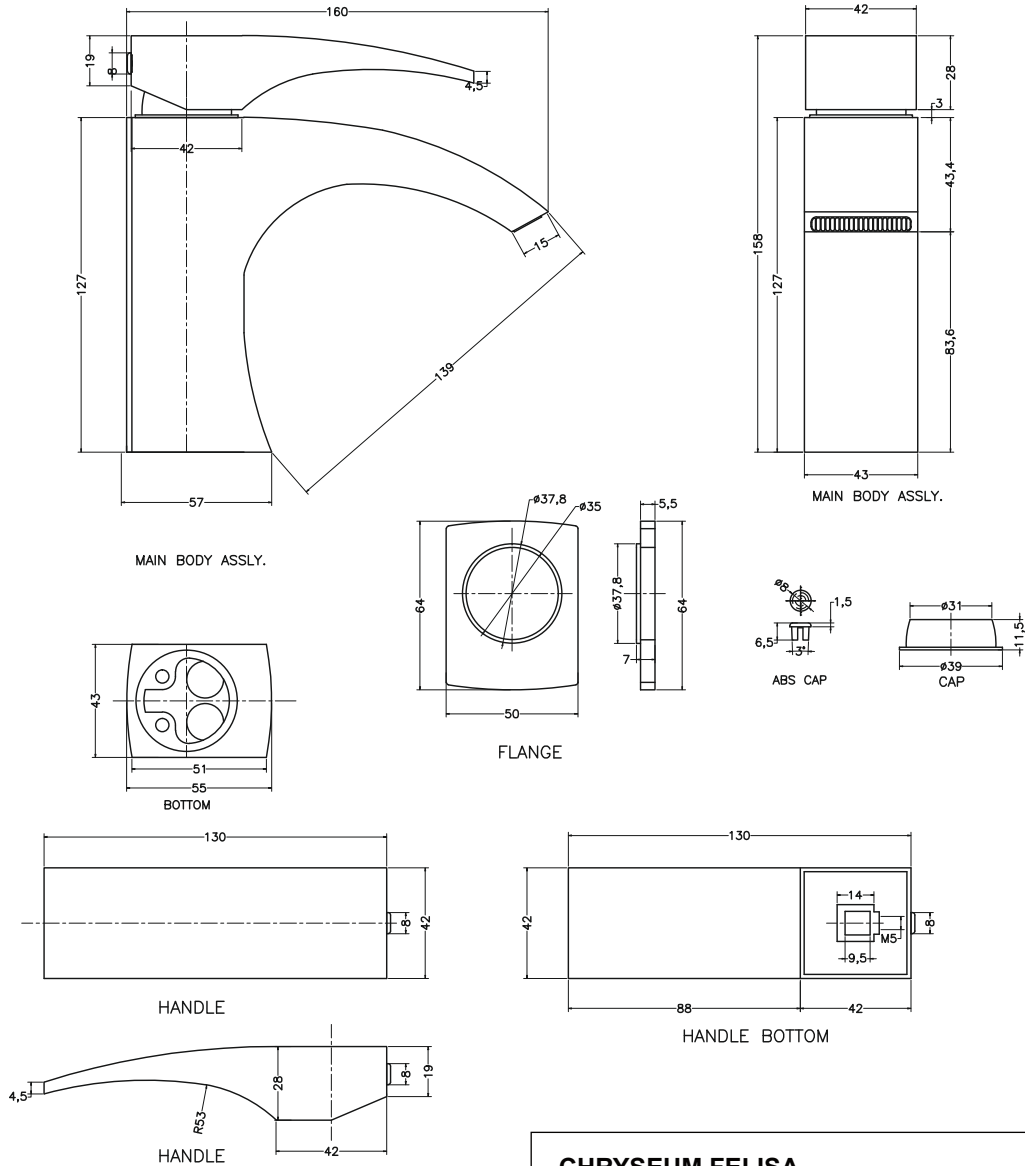

Unit : mm

CHRYSEUM FELISA	
Catalogue No.	: Q403111221
Item Description	: Single lever basin mixer
Product Raw Material	: Brass
ALL DIMENSIONS ARE IN MM	
Scale	NTS
Sheet Size	A4

This Drawing remain the property of QUEO. It must not, even in part, be reproduced or may available to unauthorised person without express concerned of QUEO.