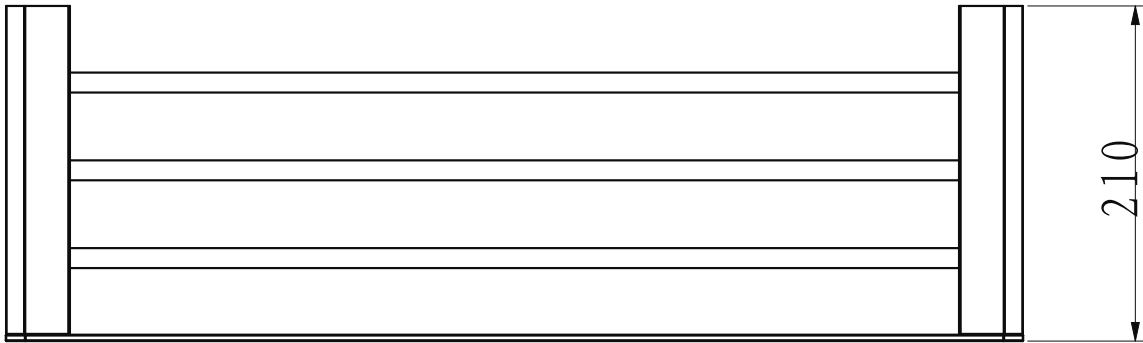

Unit : mm

ACCESSORIES	
Catalogue No.	: Q363197120
Item Description	: Zelos Double Towel Bar
Product Raw Material	: Brass
ALL DIMENSIONS ARE IN MM	
Scale	NTS
Sheet Size	A4
	

This Drawing remain the property of QUEO. It must not, even in part, be reproduced or may available to unauthorised person without express concerned of QUEO.