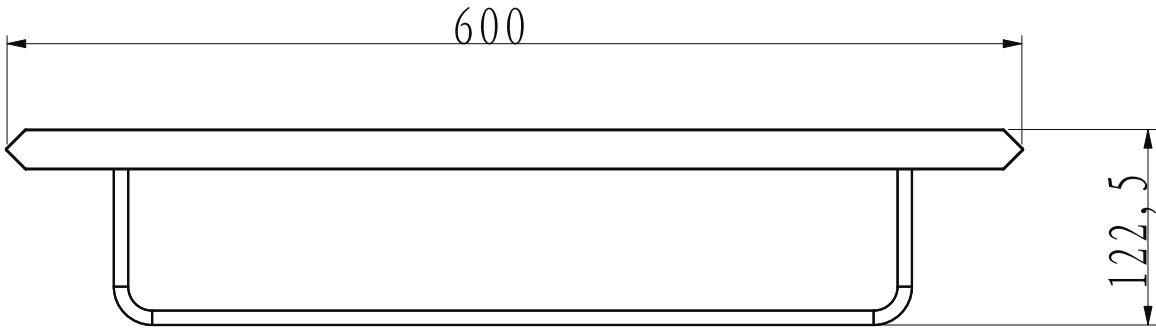

Unit : mm

ACCESSORIES	
Catalogue No.	: Q363197120
Item Description	: Zelos Double Towel Bar
Product Raw Material	: Brass
ALL DIMENSIONS ARE IN MM	
Scale	NTS
Sheet Size	A4
	

This Drawing remain the property of QUEO. It must not, even in part, be reproduced or may available to unauthorised person without express concerned of QUEO.