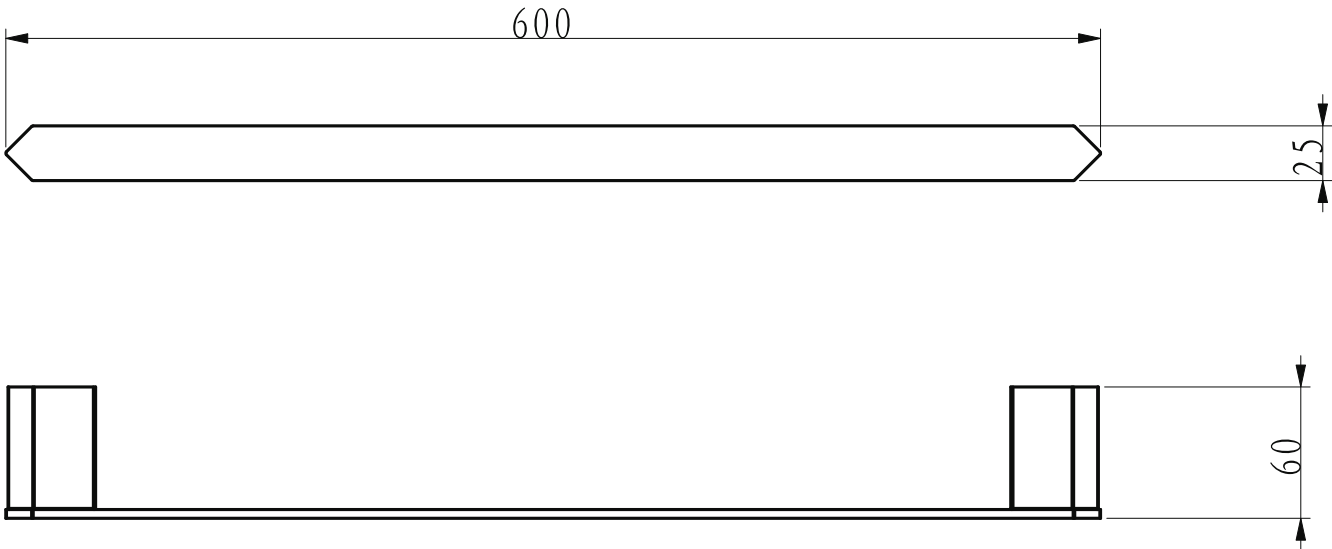

Unit : mm

ACCESSORIES	
Catalogue No.	: Q363195120
Item Description	: Zelos Towel Bar 600 mm
Product Raw Material	: Brass
ALL DIMENSIONS ARE IN MM	
Scale	NTS
Sheet Size	A4
<p>The technical drawing shows two views of the towel bar. On the left is an end view showing concentric circles representing the bar's profile. On the right is a side view showing the bar's length and the mounting bracket's profile.</p>	