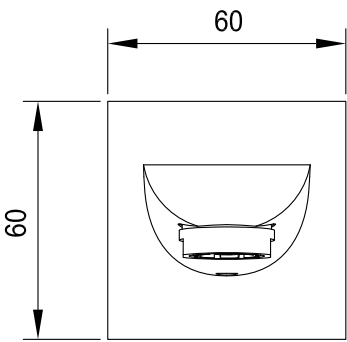

Unit : mm

ZELOS	
Catalogue No.	: Q363126120
Item Description	: Tub Spout
Product Raw Material	: Brass
ALL DIMENSIONS ARE IN MM	
Scale	NTS
Sheet Size	A4

This Drawing remain the property of QUEO. It must not, even in part, be reproduced or may available to unauthorised person without express concerned of QUEO.