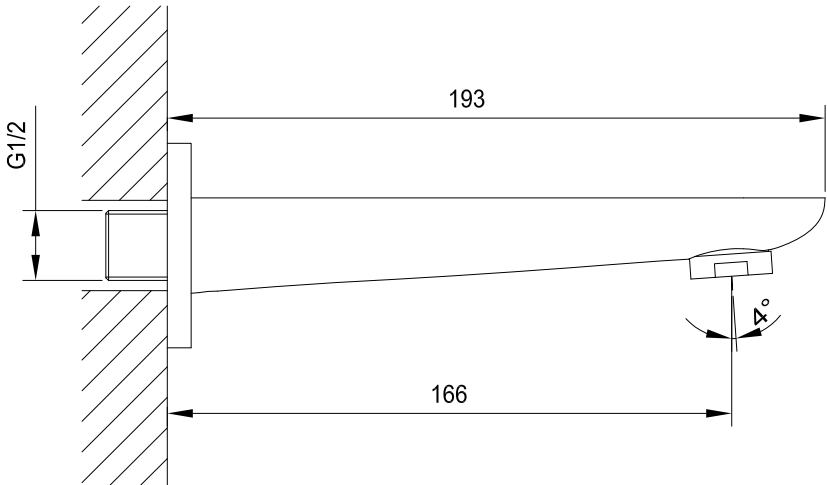

Unit : mm

ZELOS	
Catalogue No.	: Q363126120
Item Description	: Tub Spout
Product Raw Material	: Brass
ALL DIMENSIONS ARE IN MM	
Scale	NTS
Sheet Size	A4

This Drawing remain the property of QUEO. It must not, even in part, be reproduced or may available to unauthorised person without express concerned of QUEO.