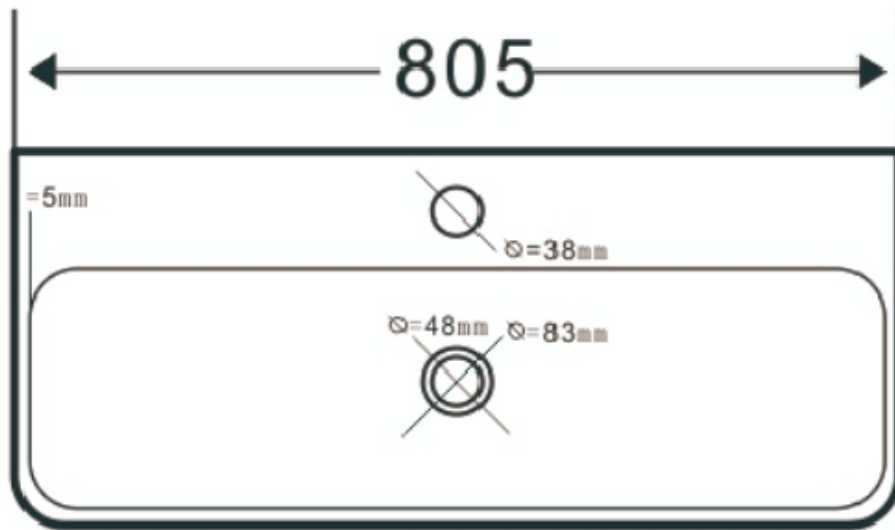

Unit : cm

ZINNIA

Catalogue No. : Q357140510

Item Description : Over the counter basin  
(with tap platform)

Size : L X W X H  
80.5 X 47 X 13.5 cm

Unit : cm