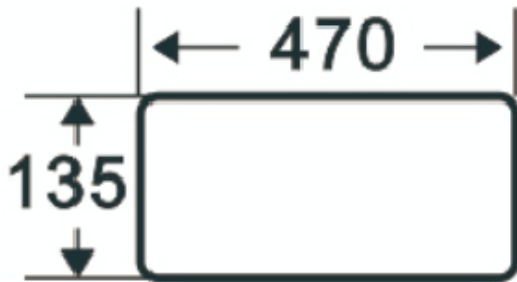

Unit : cm

ZINNIA

Catalogue No. : Q357140510

Item Description : Over the counter basin  
(with tap platform)

Size : L X W X H  
80.5 X 47 X 13.5 cm

Unit : cm